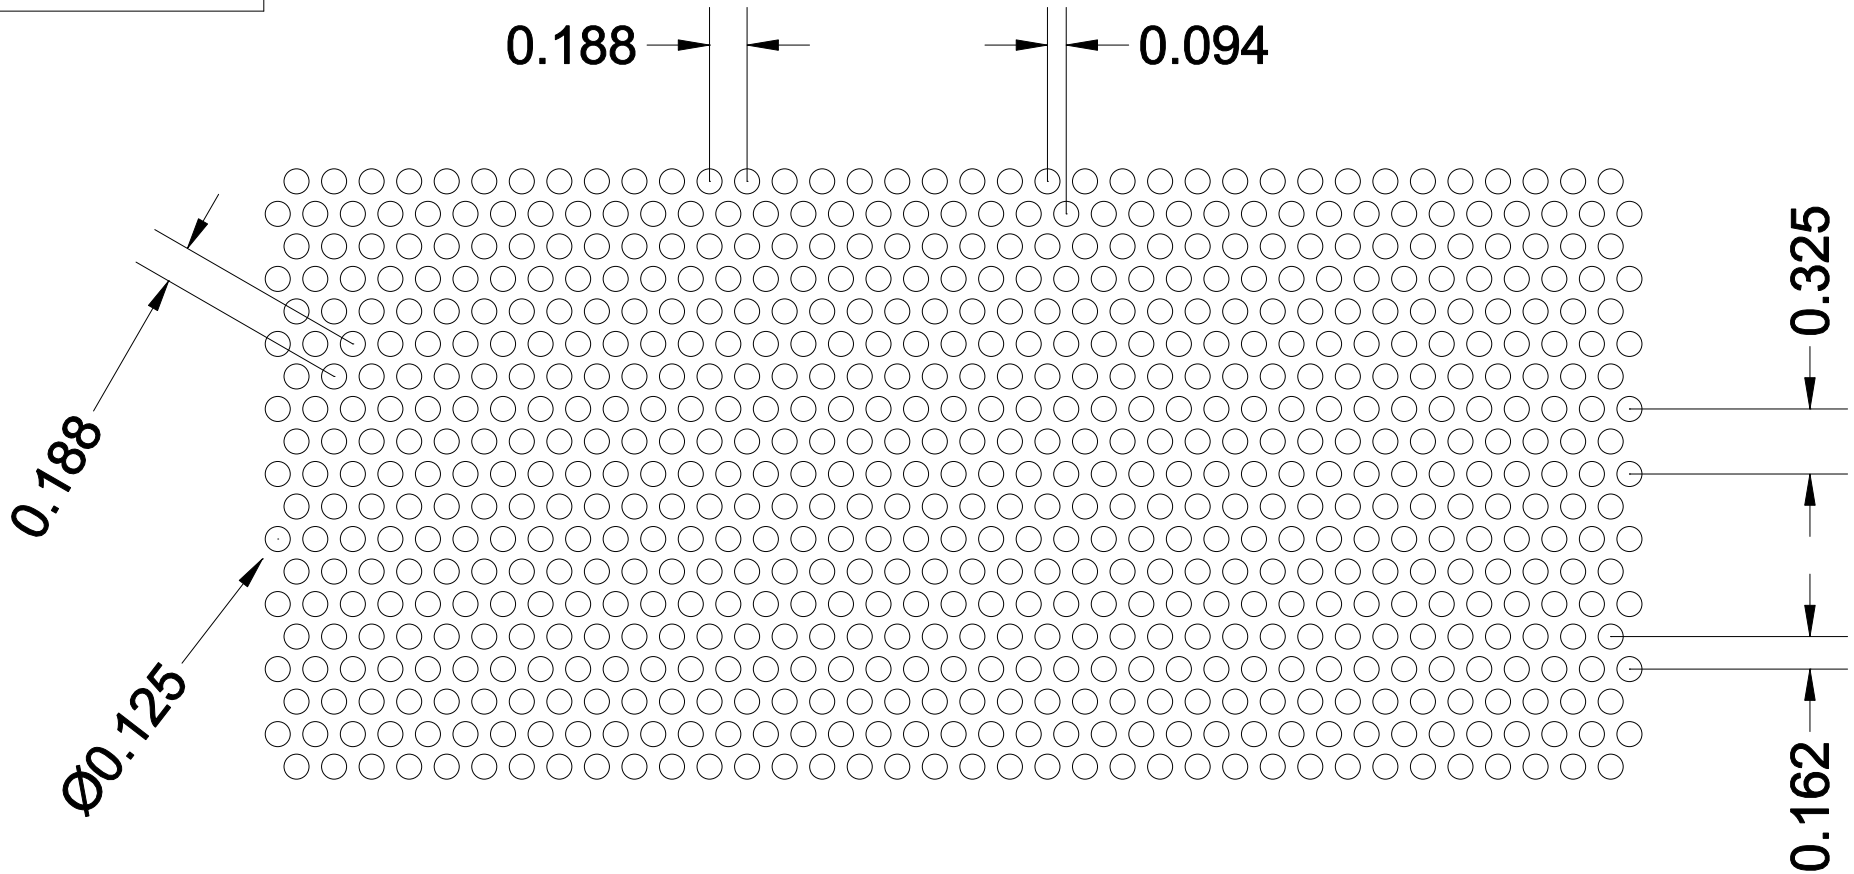

RS043

For more patterns, please go to <http://www.accurateperforating.com>

**** ACTUAL SIZE ****

PERFORATION PATTERN	Round Staggered
HOLE SIZE x CENTERS	.125" Dia. x .187" Ctrs.
OPEN AREA	41 %

3636 S. KEDZIE AVE. ~ CHICAGO, IL 60632 ~ P) 800-621-0273 F) 773-254-9453 ~ www.accurateperforating.com