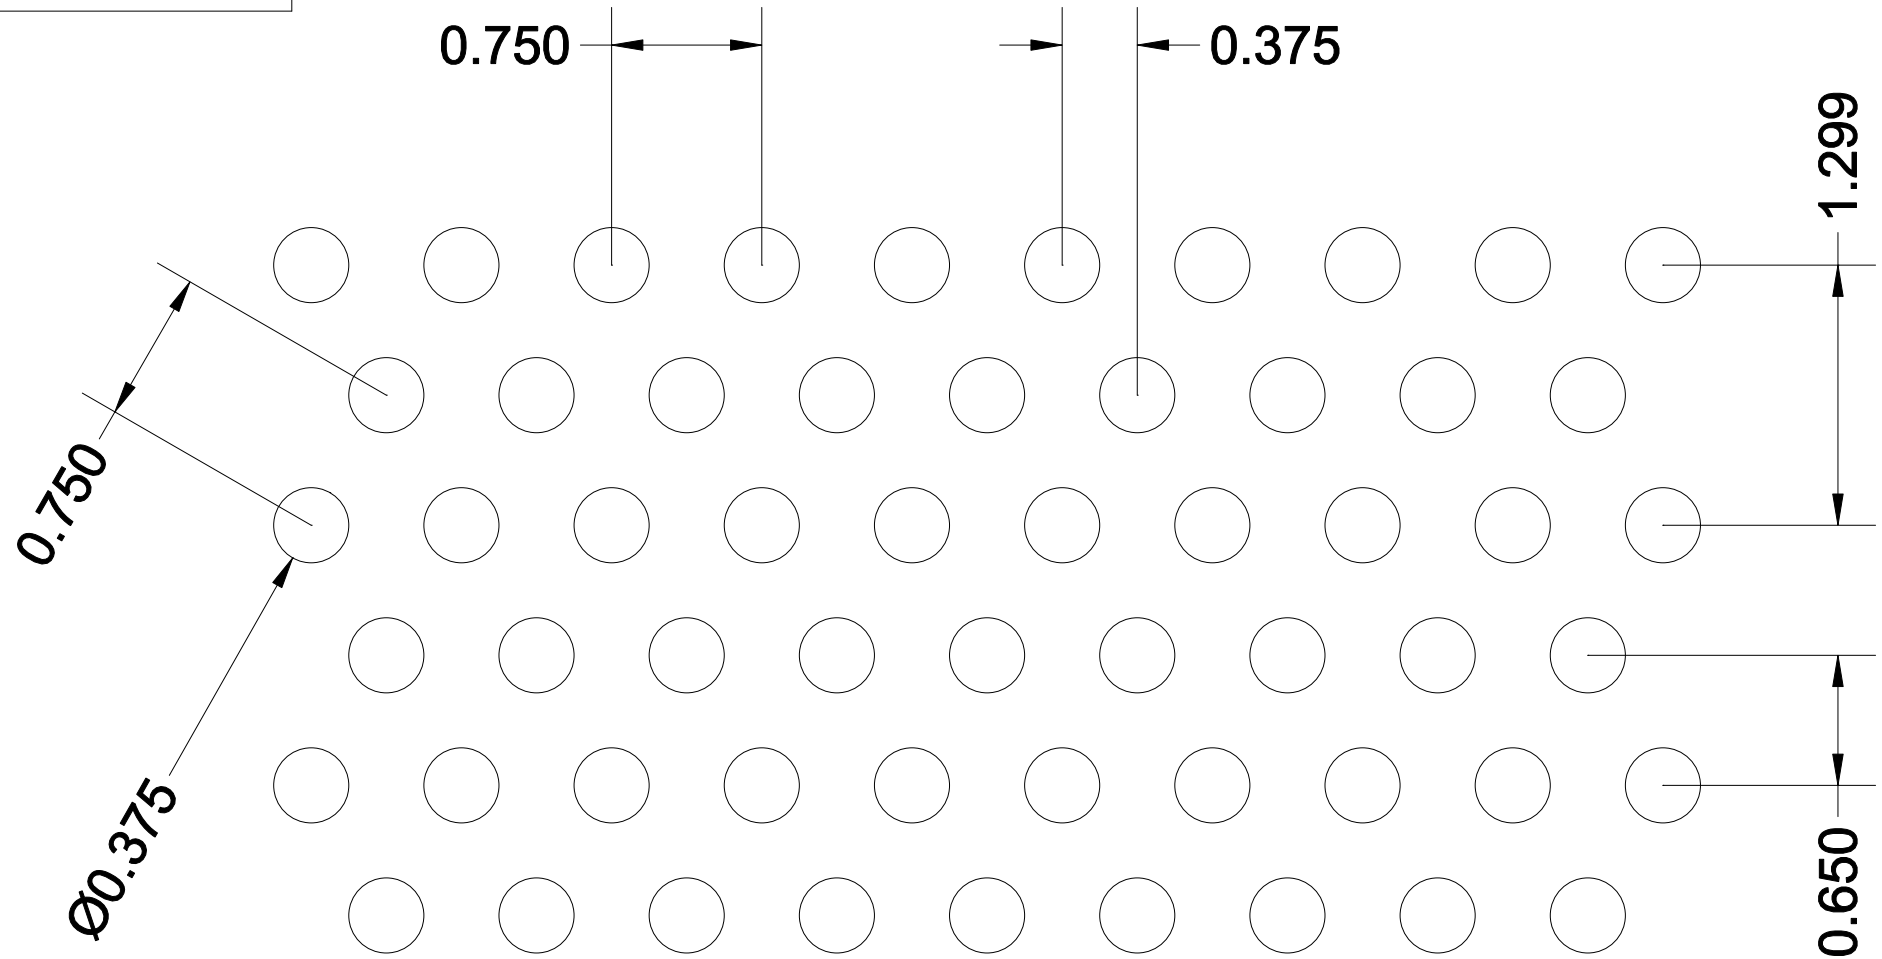

RS087

****For more patterns, please go to <http://www.accurateperforating.com>****

**** ACTUAL SIZE ****

PERFORATION PATTERN	Round Staggered
HOLE SIZE x CENTERS	.375" Dia. x .750" Ctrs.
OPEN AREA	23 %

3636 S. KEDZIE AVE. ~ CHICAGO, IL 60632 ~ P) 800-621-0273 F) 773-254-9453 ~ www.accurateperforating.com