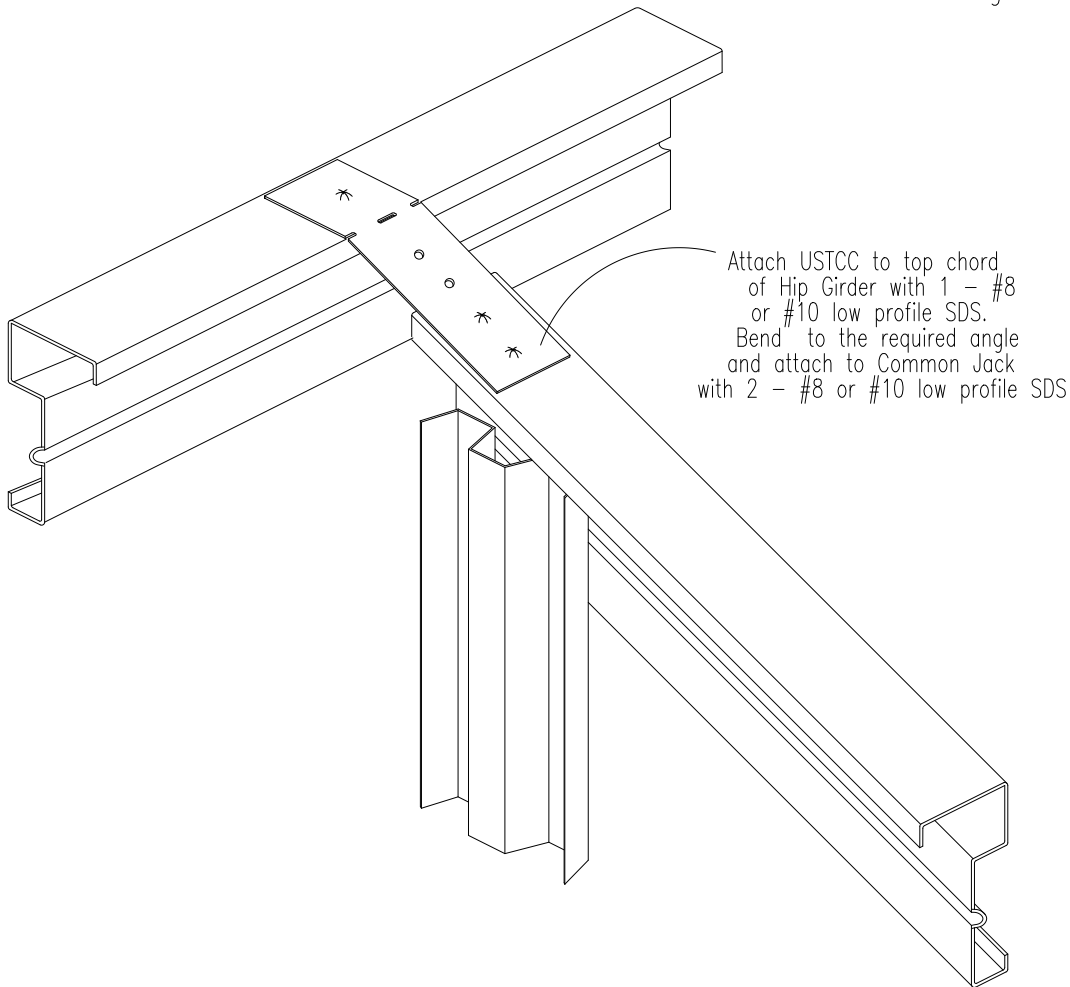

Use USTCC to attach top chord of
Common Jack to top chord of Hip Girder

USTCC
(Top Chord Connector)
20 ga

*Patent Pending