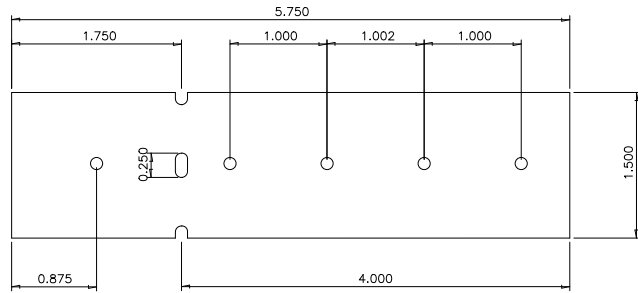

Use USTCC to attach top chord of
Common Jack to top chord of Hip Girder

USTCC
(Top Chord Connector)
20 ga

*Patent Pending