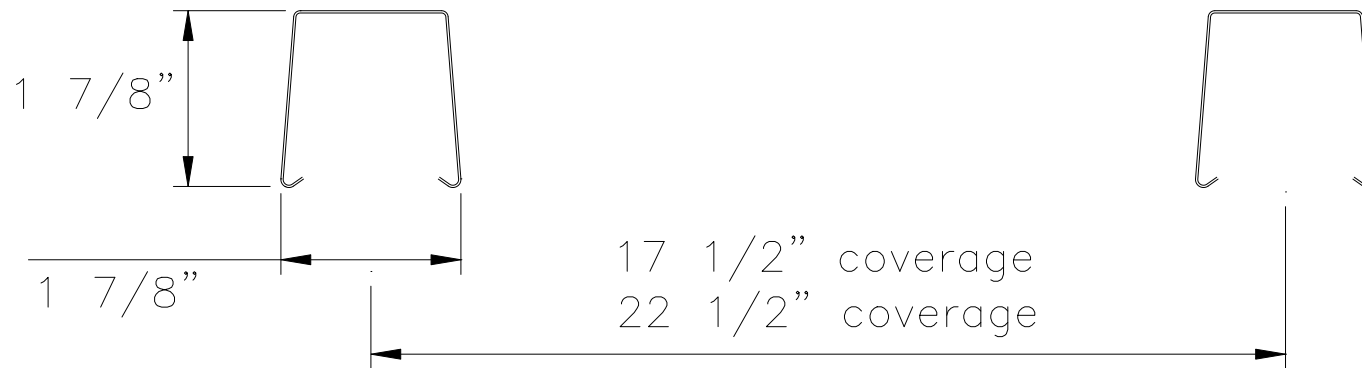

NARROW BATTEN

WIDE BATTEN

16 1/4" coverage
21 1/4" coverage

WIDE BATTEN

17 1/2" coverage
22 1/2" coverage

NARROW BATTEN

SELECT SEAM PROFILE