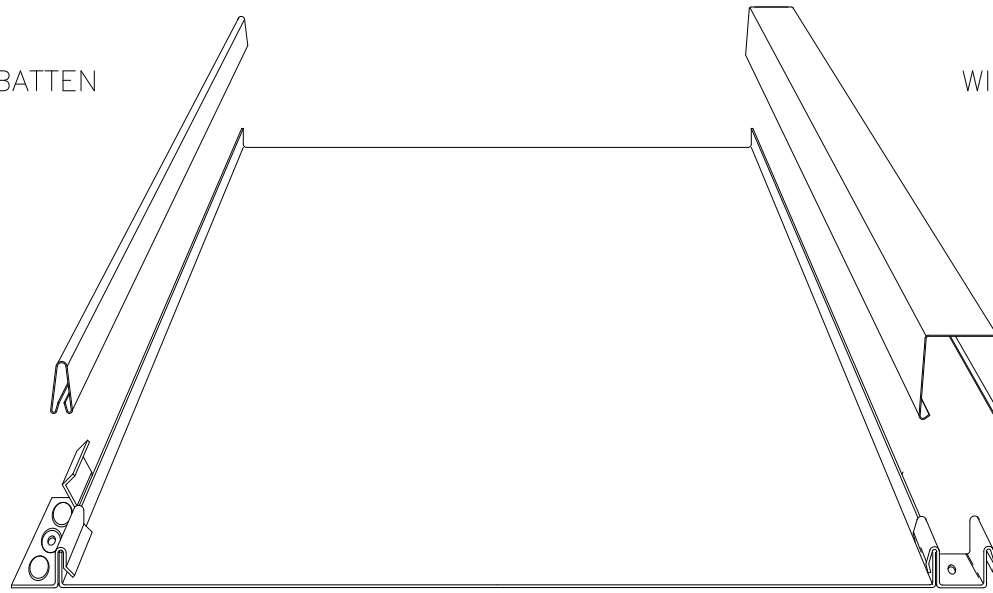

NARROW BATTEN

WIDE BATTEN

16 1/4" coverage
21 1/4" coverage

WIDE BATTEN

17 1/2" coverage
22 1/2" coverage

NARROW BATTEN

SELECT SEAM PROFILE