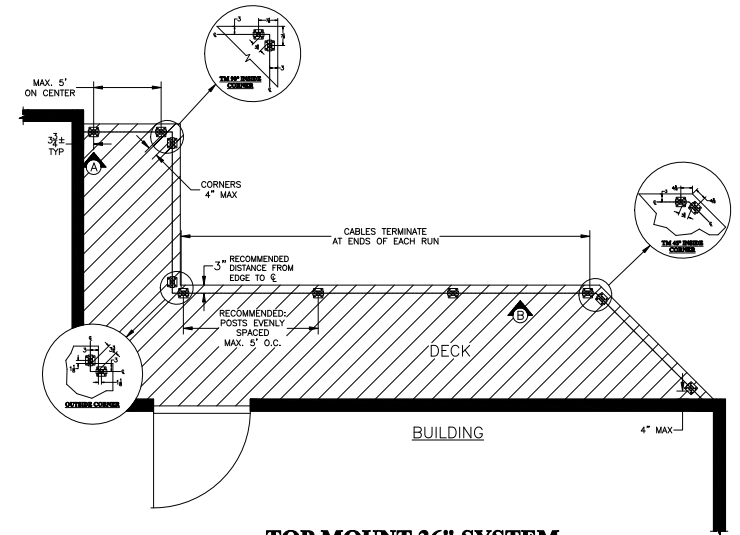

1 SIDE MOUNT 36" SYSTEM

WITH STOCK MOD FOR WOOD RAIL COMPONENTS
 CONTACT AGS FOR CUSTOMIZATION OPTIONS
 888-842-9492 OR info@agsstainless.com

2 TOP MOUNT 36" SYSTEM

WITH STOCK MOD FOR WOOD COMPONENTS
 CONTACT AGS FOR CUSTOMIZATION OPTIONS
 888-842-9492 OR info@agsstainless.com