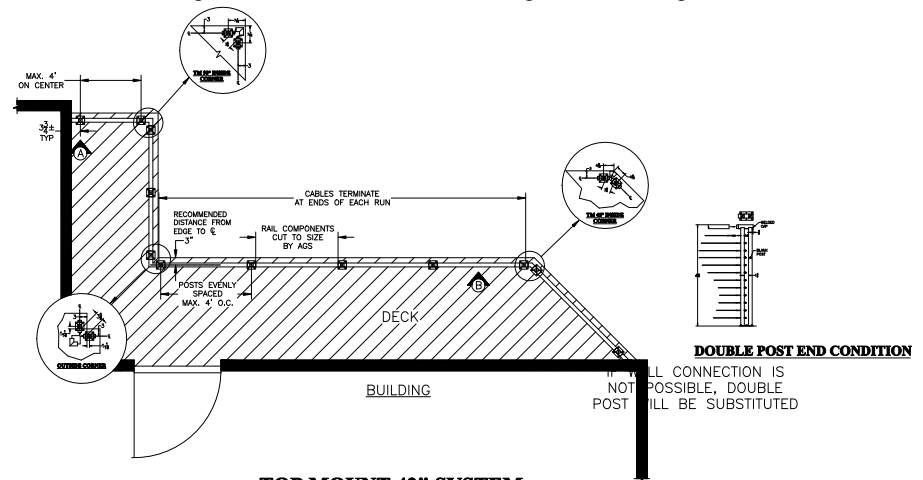

**1 SIDE MOUNT 42" SYSTEM**  
 WITH STOCK ROUND TOP RAIL COMPONENTS  
 CONTACT AGS FOR CUSTOMIZATION OPTIONS  
 888-842-9492 OR info@agsstainless.com

**2 TOP MOUNT 42" SYSTEM**  
 WITH STOCK ROUND TOP RAIL COMPONENTS  
 CONTACT AGS FOR CUSTOMIZATION OPTIONS  
 888-842-9492 OR info@agsstainless.com