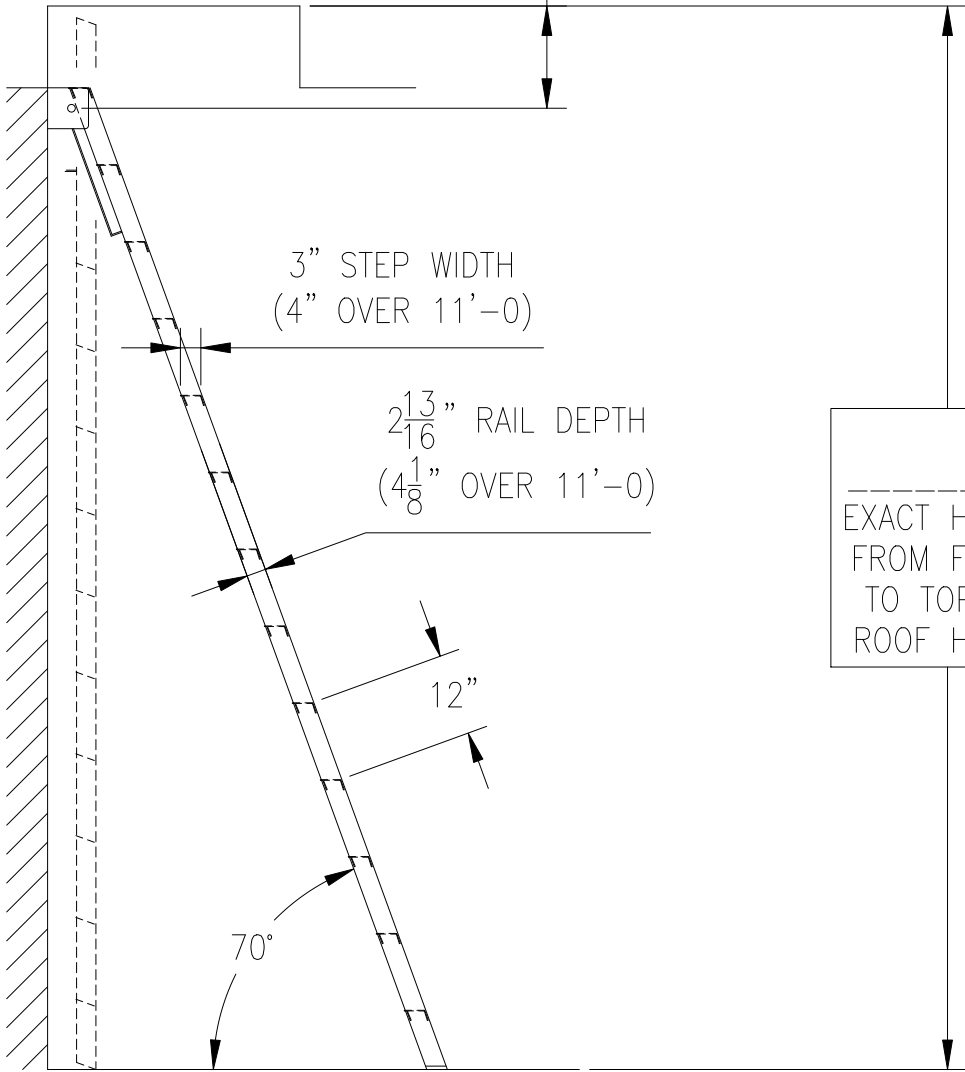

15" (HEIGHT UNDER 11 FT)
 18" (HEIGHT 11 FT AND OVER)

EXACT HEIGHT
 FROM FLOOR
 TO TOP OF
 ROOF HATCH

MODEL 460
 FOLDING LADDER

"Y" DIMENSION

15 $\frac{3}{4}$ "