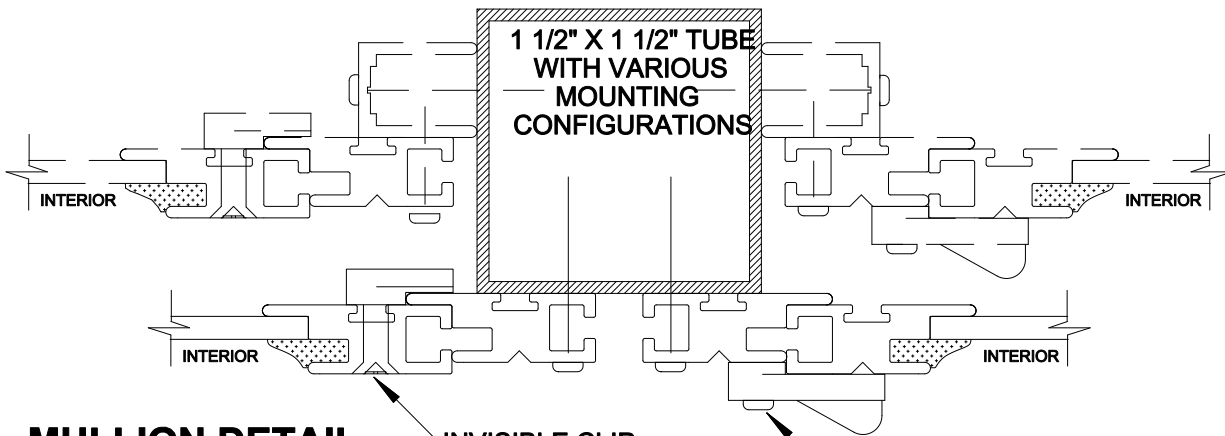

2 MUNTIN DETAIL

SCALE: FULL

AOL FRAMING (D-44)

AOL FRAMING (T-9)

AOL FRAMING (D-42)

MULTIPLE AOL UNITS
ALL DETAILS ARE SHOWN WITH BOTH
STANDARD SWIVEL CLIPS AND WITH INVISIBLE CLIPS

H MULLION • CAN BE USED
VERTICALLY OR HORIZONTALLY

1 MULLION DETAIL

SCALE: FULL

1 1/2" X 1 1/2" TUBE
WITH VARIOUS
MOUNTING
CONFIGURATIONS

1a MULLION DETAIL

SCALE: FULL

INVISIBLE CLIP

STANDARD CLIP

NOTE: INTERCHANGEABLE SCREEN AVAILABLE