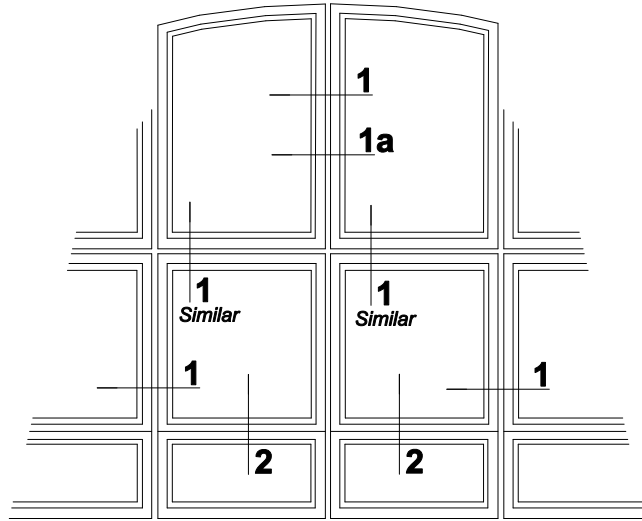

2 MUNTIN DETAIL

SCALE: FULL

AOL FRAMING (D-44)

AOL FRAMING (T-9)

AOL FRAMING (D-42)

MULTIPLE AOL UNITS
ALL DETAILS ARE SHOWN WITH BOTH
STANDARD SWIVEL CLIPS AND WITH INVISIBLE CLIPS

H MULLION • CAN BE USED
VERTICALLY OR HORIZONTALLY

1 MULLION DETAIL

SCALE: FULL

1 1/2" X 1 1/2" TUBE
WITH VARIOUS
MOUNTING
CONFIGURATIONS

1a MULLION DETAIL

SCALE: FULL

INVISIBLE CLIP

STANDARD CLIP

NOTE: INTERCHANGEABLE SCREEN AVAILABLE