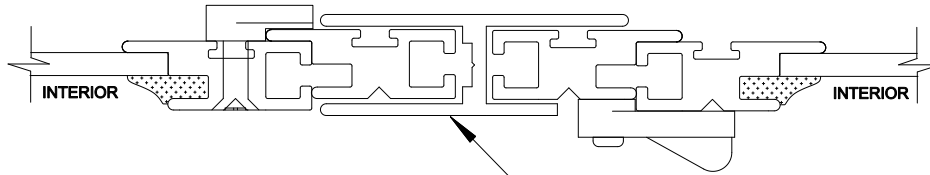

2 MUNTIN DETAIL

SCALE: FULL

AOL FRAMING (D-44)

AOL FRAMING (T-9)

AOL FRAMING (D-42)

MULTIPLE AOL UNITS
ALL DETAILS ARE SHOWN WITH BOTH
STANDARD SWIVEL CLIPS AND WITH INVISIBLE CLIPS

H MULLION • CAN BE USED
VERTICALLY OR HORIZONTALLY

1 MULLION DETAIL

SCALE: FULL

1 1/2" X 1 1/2" TUBE
WITH VARIOUS
MOUNTING
CONFIGURATIONS

1a MULLION DETAIL

SCALE: FULL

INVISIBLE CLIP

STANDARD CLIP

NOTE: INTERCHANGEABLE SCREEN AVAILABLE