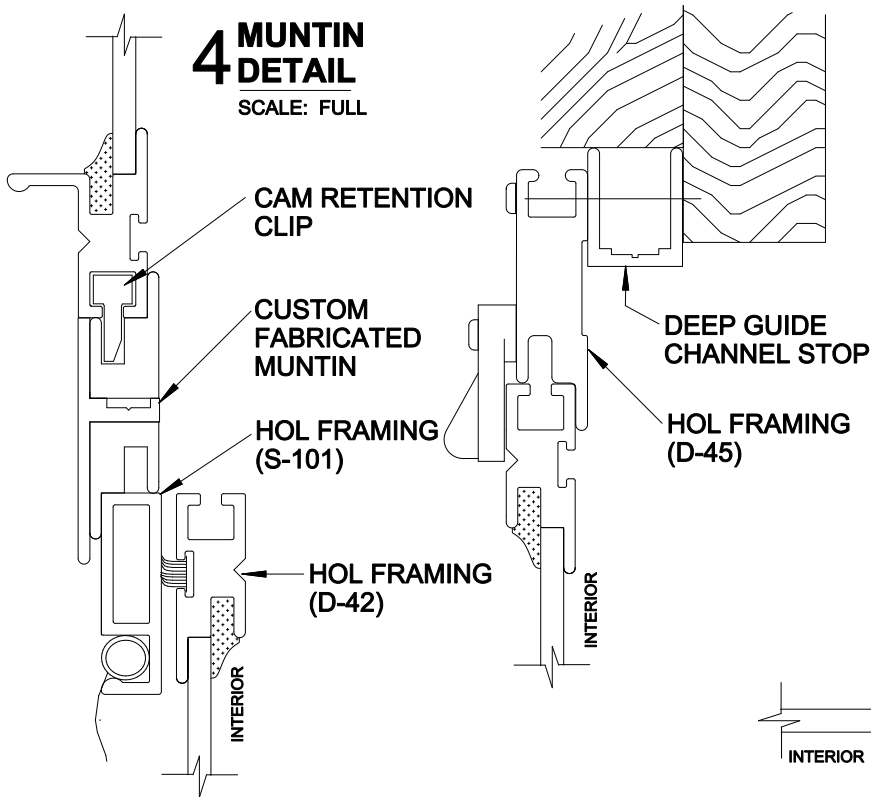

**4 MUNTIN  
DETAIL**

SCALE: FULL

**1 HEAD  
DETAIL**

SCALE: FULL

**2 JAMB  
DETAIL**

SCALE: FULL

**2a JAMB  
DETAIL**

SCALE: FULL

**3 SILL  
DETAIL**

SCALE: FULL

Graphic Scale

0" 1/2" 1"

PRODUCT  
HISTORIC ONE LITE - OPERATING • HOL-OP-TOP  
TOP OUTSIDE REMOVABLE  
WITH SCREEN

DWG. NO.

**H-7**

**Allied Window  
Performance Panels™**