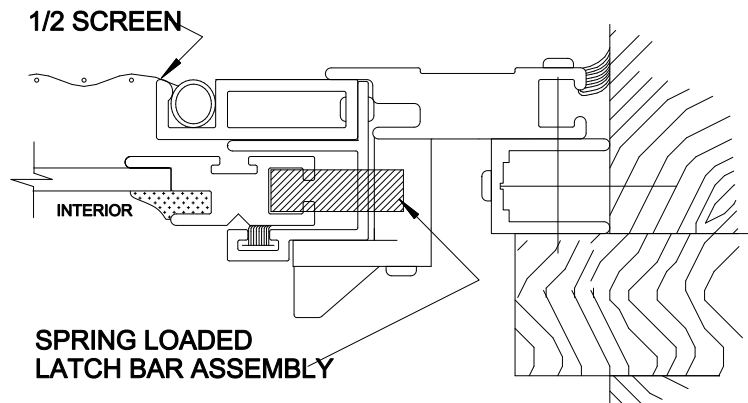

**4 MUNTIN  
DETAIL**

SCALE: FULL

**1 HEAD  
DETAIL**

SCALE: FULL

**2 JAMB  
DETAIL**

SCALE: FULL

**2a JAMB  
DETAIL**

SCALE: FULL

**3 SILL  
DETAIL**

SCALE: FULL

Graphic Scale

0" 1/2" 1"

PRODUCT  
HISTORIC ONE LITE - OPERATING • HOL-OP-TOP  
TOP OUTSIDE REMOVABLE  
WITH SCREEN

DWG. NO.

**H-7**

**Allied Window  
Performance Panels™**