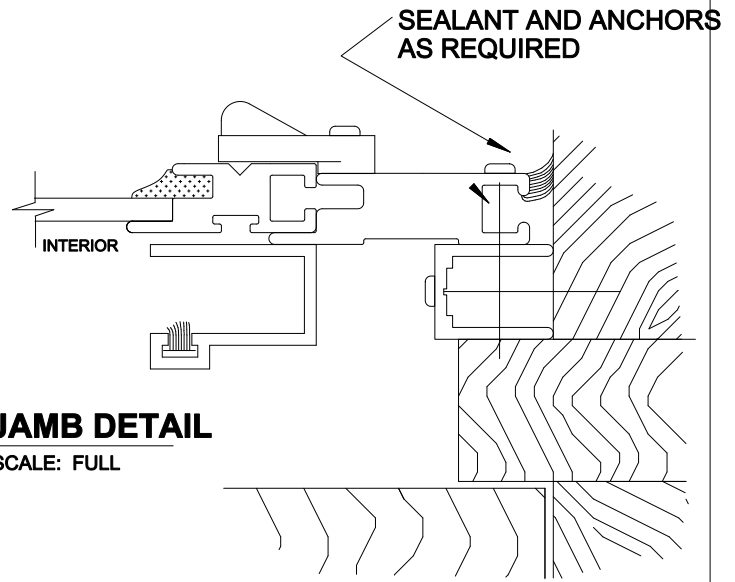

**4 MUNTIN  
DETAIL**

SCALE: FULL

**1 HEAD  
DETAIL**

SCALE: FULL

**2 JAMB  
DETAIL**

SCALE: FULL

**2a JAMB  
DETAIL**

SCALE: FULL

**3 SILL  
DETAIL**

SCALE: FULL

Graphic Scale

0" 1/2" 1"

PRODUCT  
HISTORIC ONE LITE - OPERATING • HOL-OP-TOP  
TOP OUTSIDE REMOVABLE  
WITH SCREEN

DWG. NO.

**H-7**

**Allied Window  
Performance Panels™**