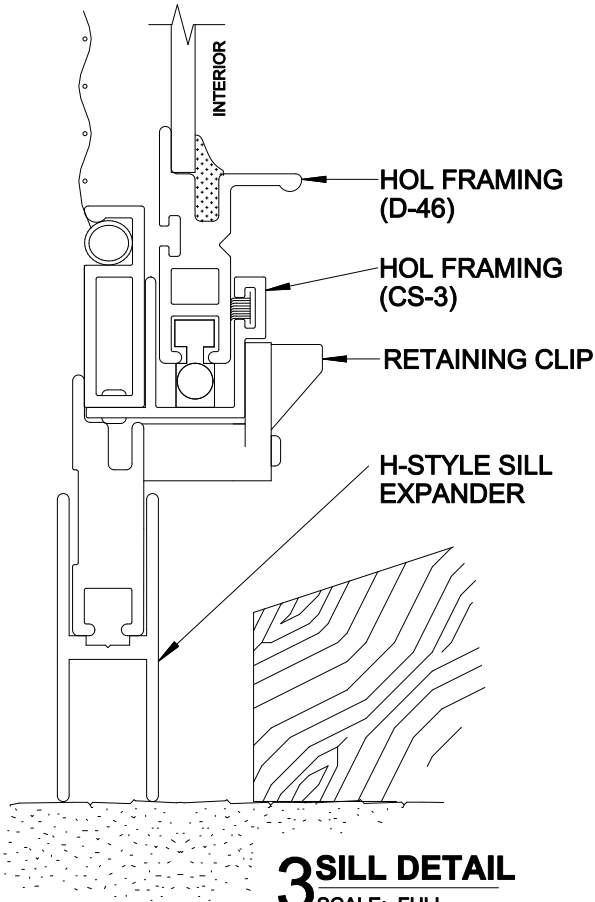

**4 MUNTIN  
DETAIL**

SCALE: FULL

**1 HEAD  
DETAIL**

SCALE: FULL

**2 JAMB  
DETAIL**

SCALE: FULL

**2a JAMB  
DETAIL**

SCALE: FULL

**3 SILL  
DETAIL**

SCALE: FULL

Graphic Scale

0" 1/2" 1"

PRODUCT  
HISTORIC ONE LITE - OPERATING • HOL-OP-TOP  
TOP OUTSIDE REMOVABLE  
WITH SCREEN

DWG. NO.

**H-7**

**Allied Window  
Performance Panels™**