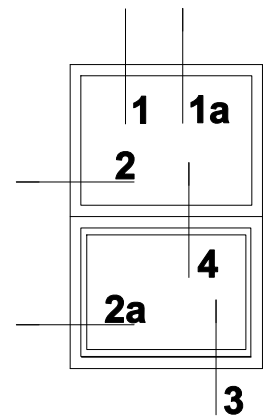

**4 MUNTIN  
DETAIL**

SCALE: FULL

**1 HEAD  
DETAIL**

SCALE: FULL

**2 JAMB  
DETAIL**

SCALE: FULL

**2a JAMB  
DETAIL**

SCALE: FULL

**3 SILL  
DETAIL**

SCALE: FULL

Graphic Scale

0" 1/2" 1"

PRODUCT  
HISTORIC ONE LITE - OPERATING • HOL-OP-TOP  
TOP OUTSIDE REMOVABLE  
WITH SCREEN

DWG. NO.

**H-7**

**Allied Window  
Performance Panels™**