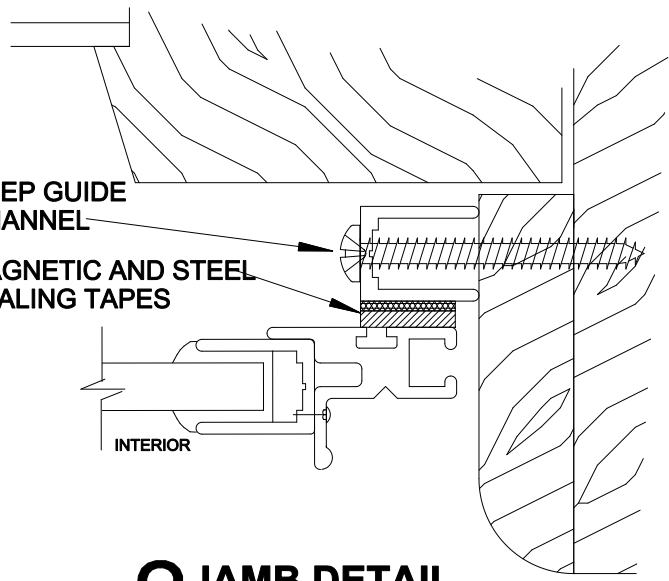

**1 HEAD DETAIL**  
SCALE: FULL

**2 JAMB DETAIL**  
SCALE: FULL

**3 SILL DETAIL**  
SCALE: FULL

NOTE: MAGNETIC SCREEN AVAILABLE

PRODUCT  
PROTECTIVE MAGNETIC ONE LITE • PMOL  
MOUNT TO CHANNEL

DWG. NO.

**M-12**