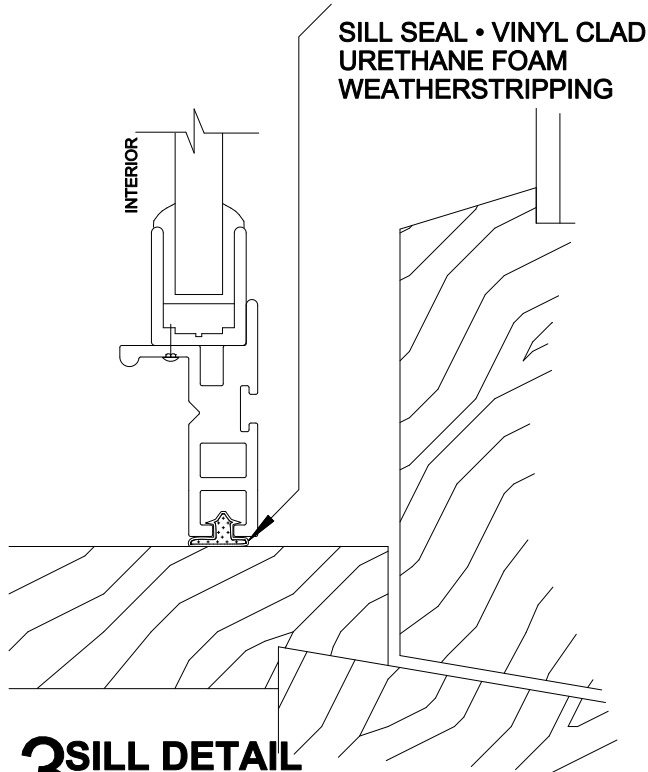

**1 HEAD DETAIL**  
SCALE: FULL

**2 JAMB DETAIL**  
SCALE: FULL

**3 SILL DETAIL**  
SCALE: FULL

NOTE: MAGNETIC SCREEN AVAILABLE

PRODUCT  
PROTECTIVE MAGNETIC ONE LITE • PMOL  
MOUNT TO CHANNEL

DWG. NO.

**M-12**