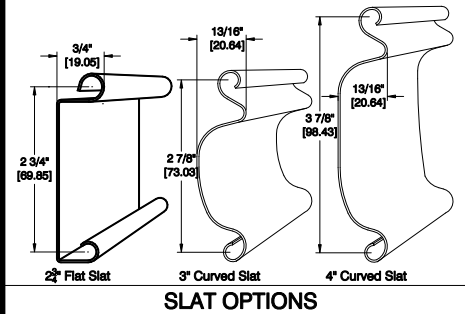

SLAT OPTIONS

Distributed By:
Call your Alpine representative for additional options and safety products to help find the best Alpine door to suit your needs.

Manufactured by:
Alpine®
OVERHEAD DOORS, INC.
8 HULSE ROAD EAST SETAUKET, N.Y. 11733
TEL: (631)473-9300 FAX: (631)642-0800
© COPYRIGHT MAY 2007