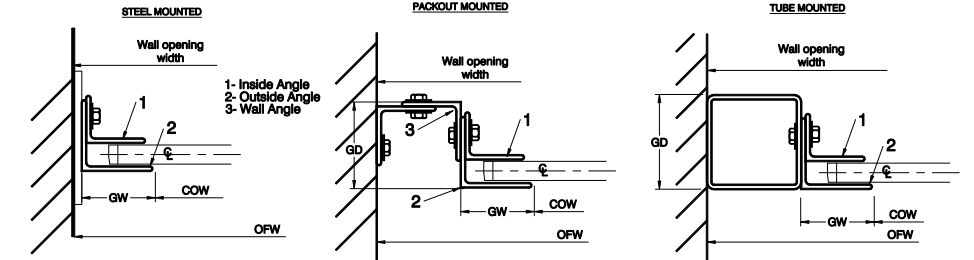

Fire Rated Door

Fire & Smoke Doors
 Maximum Opening Sizes:
 20'-0" x 30'-0"
 [6096.0] x [9144.0]

Motor Operated
 Between Jamb Mounted

Page#: Page 1

COIL SIDE ELEVATION

VERTICAL SECTION A - A

GUIDE SECTION B - B

Fire Rated Door

Fire & Smoke Doors
 Maximum Opening Sizes:
 20'-0" x 30'-0"
 [6096.0] x [9144.0]

Motor Operated
 Between Jamb Mounted

Page#: Page 2

BOTTOM BAR DETAIL

OBSTACLE EDGES AVAILABLE

HOOD SHAPES AVAILABLE FOR THIS DOOR