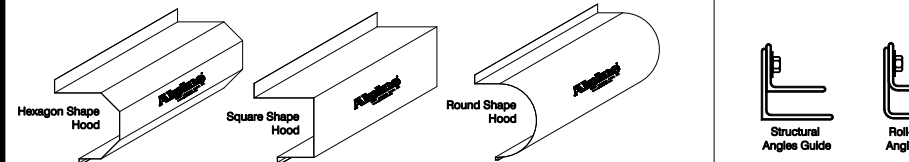

Fire Rated Door

Fire & Smoke Doors
 Maximum Opening Sizes:
 20'-0" x 30'-0"
 [6096.0] x [9144.0]

Motor Operated
 Between Jamb Mounted

Page#: Page 2

BOTTOM BAR DETAIL

OBSTACLE EDGES AVAILABLE

HOOD SHAPES AVAILABLE FOR THIS DOOR