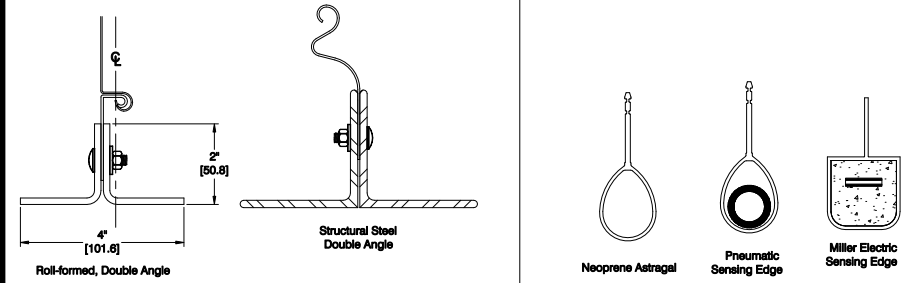

Notes:
 1. See Page 2 for more options.
 2. All metric conversions of dimensions are shown in brackets [].

SALES REP: _____
 CUSTOMER: _____
 JOB NAME: _____
 NUMBER: _____

Manufactured by:
Alpine[®]
 OVERHEAD DOORS, INC.
 8 HULSE ROAD EAST SETAUKET, N.Y. 11733
 TEL: (631)473-9300 FAX: (631)642-0800
 © COPYRIGHT JAN 2007

Fire Rated Door

Fire & Smoke Doors
 Maximum Opening Sizes:
 20'-0" x 30'-0"
 [6096.0] x [9144.0]

Motor Operated
 Between Jamb Mounted

Page#: Page 2

BOTTOM BAR DETAIL

OBSTACLE EDGES AVAILABLE

HOOD SHAPES AVAILABLE FOR THIS DOOR