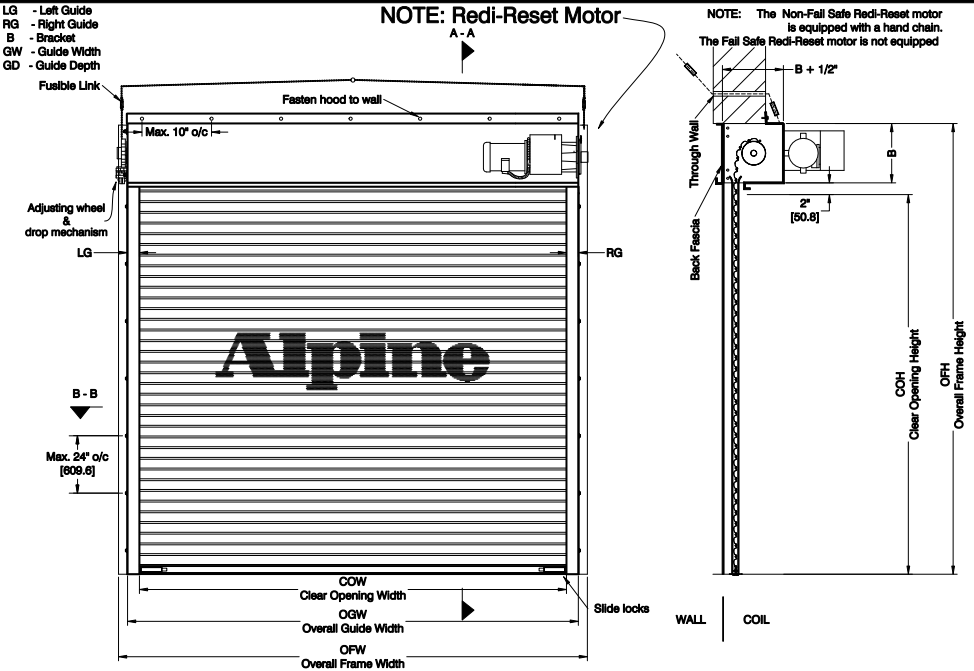

Fire Rated Door

Fire & Smoke Doors
 Maximum Opening Sizes:
 20'-0" x 30'-0"
 [6096.0] x [9144.0]

Motor Operated
 Between Jamb Mounted

Page#: Page 1

COIL SIDE ELEVATION

VERTICAL SECTION A - A

GUIDE SECTION B - B

Notes:
 1. See Page 2 for more options.
 2. All metric conversions of dimensions are shown in brackets [].

SALES REP: _____
 CUSTOMER: _____
 JOB NAME: _____
 NUMBER: _____

Manufactured by:
Alpine[®]
 OVERHEAD DOORS, INC.
 8 HULSE ROAD EAST SETAUKET, N.Y. 11733
 TEL: (631)473-9300 FAX: (631)642-0800
 © COPYRIGHT JAN 2007

Fire Rated Door

Fire & Smoke Doors
 Maximum Opening Sizes:
 20'-0" x 30'-0"
 [6096.0] x [9144.0]

Motor Operated
 Between Jamb Mounted

Page#: Page 2

BOTTOM BAR DETAIL

OBSTACLE EDGES AVAILABLE

HOOD SHAPES AVAILABLE FOR THIS DOOR