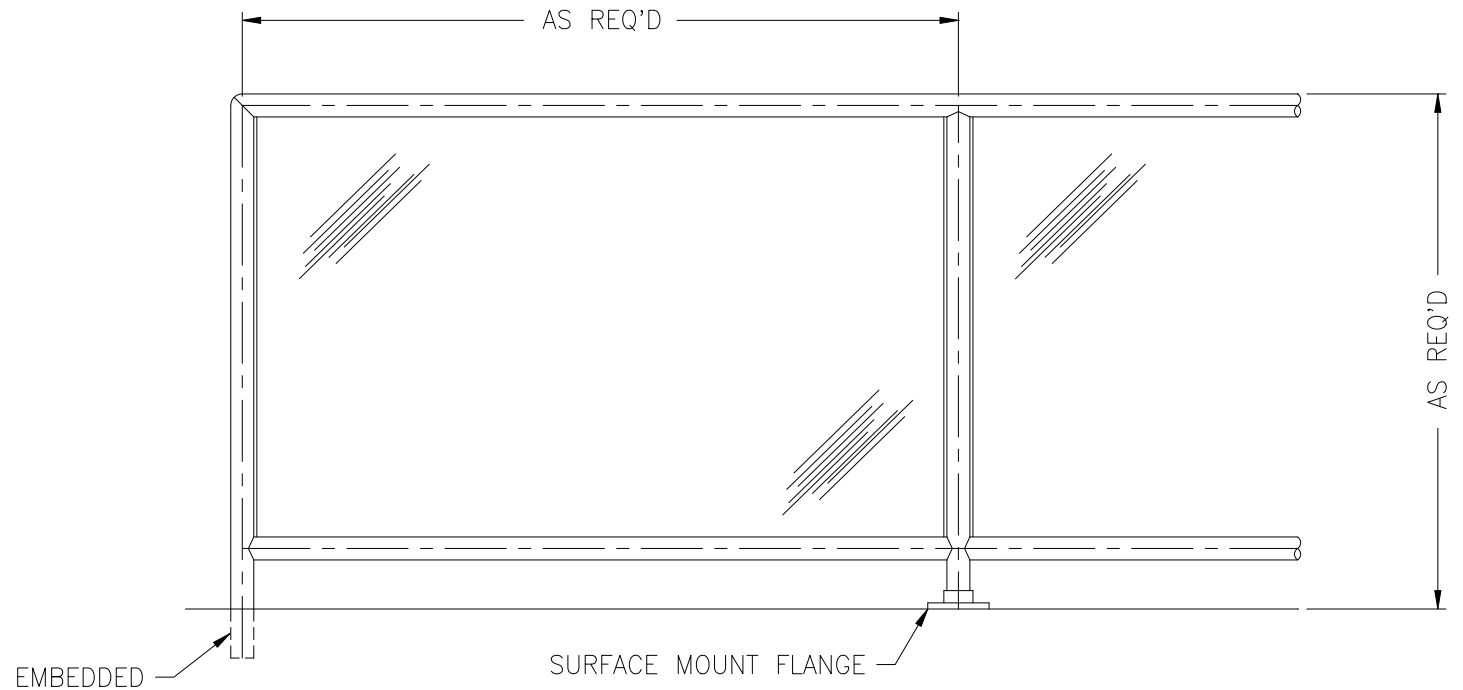

ARS 1 1/2" SS PIPE GLASS RAILING

ITEM NO.	PART NO.	DESCRIPTION	MATERIAL
1		1 1/2" SS PIPE GLAZING TUBE (1.900" O.D. x .062"thk.)	S.STL.
2		1 1/2" SCH.10 SS PIPE (1.900" O.D. x .109"thk.)	S.STL.
3		GLAZING RUBBER	
4		GLAZING TAPE	
5		1/4" OR 3/8" CLEAR TEMPERED GLASS	
6		NEOPRENE SETTING BLOCK	

RAILING CROSS-SECTION
(Scale: 1/2)

RAILING ELEVATION
(Scale: 3/4" = 1'-0")

American Railing Systems, Inc.

1813 McCLELLAND AVENUE

ERIE, PA 16510

PHONE: (814)899-7677

WEBSITE: WWW.AMERICANRAILING.COM

FAX: (814)899-0743