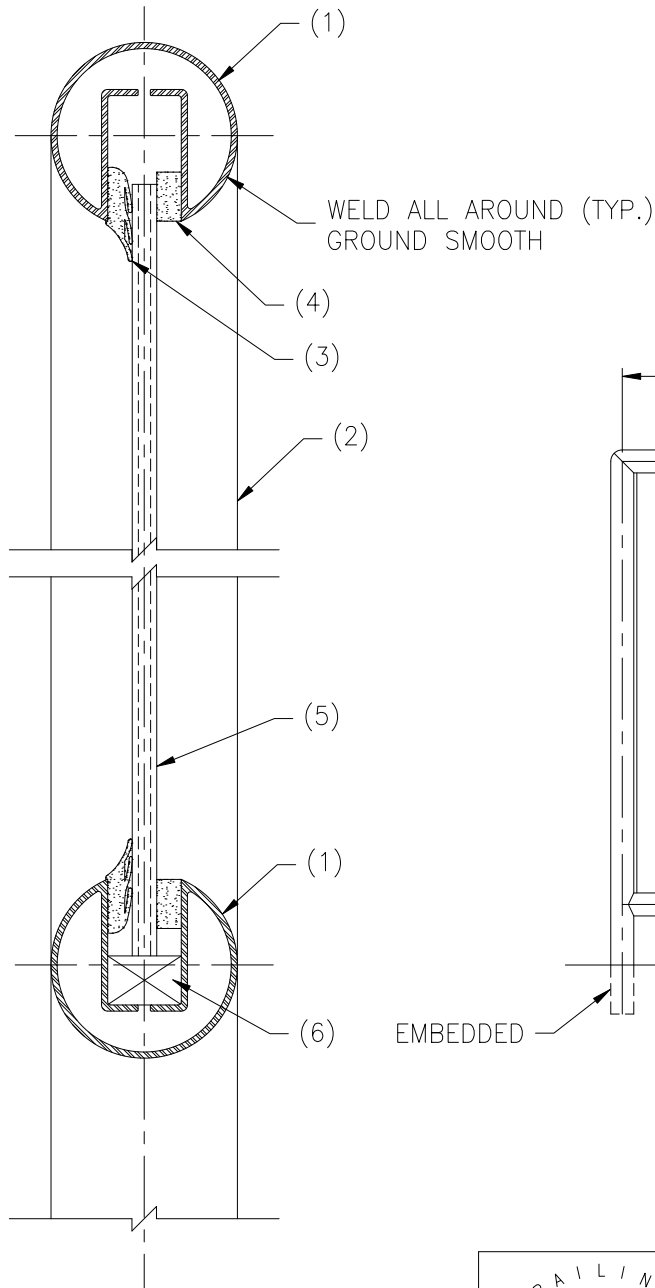

ARS 1 1/2" SS PIPE GLASS RAILING

ITEM NO.	PART NO.	DESCRIPTION	MATERIAL
1		1 1/2" SS PIPE GLAZING TUBE (1.900" O.D. x .062"thk.)	S.STL.
2		1 1/2" SCH.10 SS PIPE (1.900" O.D. x .109"thk.)	S.STL.
3		GLAZING RUBBER	
4		GLAZING TAPE	
5		1/4" OR 3/8" CLEAR TEMPERED GLASS	
6		NEOPRENE SETTING BLOCK	

RAILING CROSS-SECTION
(Scale: 1/2)

RAILING ELEVATION
(Scale: 3/4" = 1'-0")

American Railing Systems, Inc.

1813 McCLELLAND AVENUE

ERIE, PA 16510

PHONE: (814)899-7677

WEBSITE: WWW.AMERICANRAILING.COM

FAX: (814)899-0743