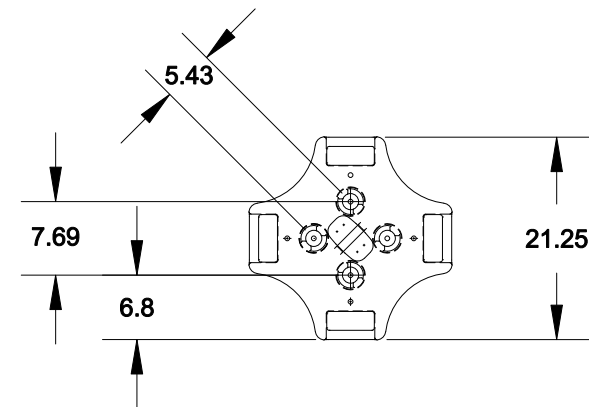

SIDE VIEW

BASE DETAIL

KIT WILL FIT THE FOLLOWING
ROOF HATCH SIZES:

- 24 x 24
- 24 x 30
- 24 x 36

BlueWater Mfg.

P.O.Box 203
7914 Kerber Blvd.
Chanhassen, MN 55317

Tel: 952-926-0515
Toll Free: 866-898-5237
Fax: 952-926-0518
info@bluewater-mfg.com
www.safetyrail2000.com

**Roof Hatch
Safety Rail Kit**

Dwg No.
500043

Rev.
B

Sheet
1/1