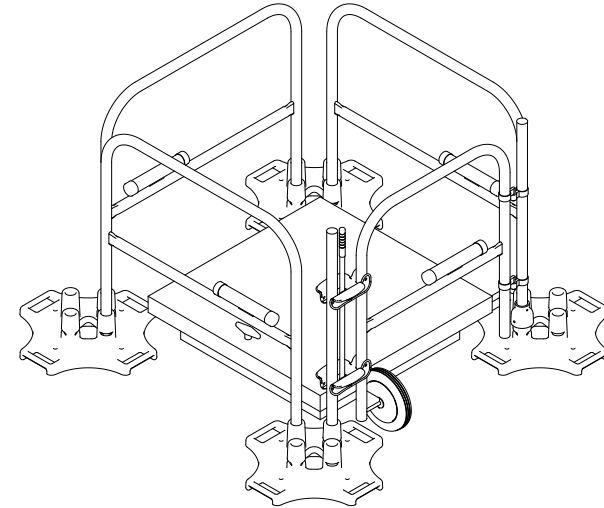

**TOP VIEW**

**SIDE VIEW**

**BASE DETAIL**

**THIS KIT IS DESIGNED  
FOR SIDE EXIT ROOF  
HATCHES**

**BlueWater Mfg.**  
P.O.Box 203  
7914 Kerber Blvd.  
Chanhassen, MN 55317

Tel: 952-926-0515  
Toll Free: 866-898-5237  
Fax: 952-926-0518  
info@bluewater-mfg.com  
www.safetyrail2000.com

**Roof Hatch  
Safety Rail Kit**

Dwg No.  
**500108**

Rev.  
**B**

Sheet  
**1/1**