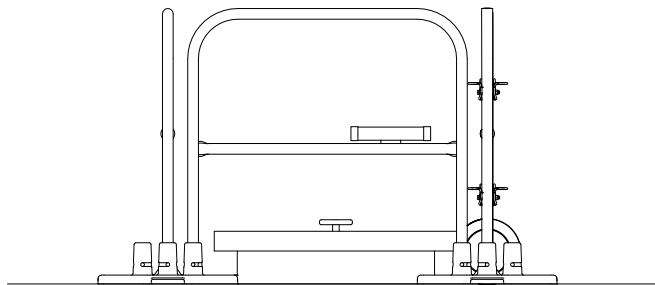

**TOP VIEW**

**SIDE VIEW**

**BASE DETAIL**

**THIS KIT IS DESIGNED  
FOR SIDE EXIT ROOF  
HATCHES**

**BlueWater Mfg.**  
P.O.Box 203  
7914 Kerber Blvd.  
Chanhassen, MN 55317

Tel: 952-926-0515  
Toll Free: 866-898-5237  
Fax: 952-926-0518  
info@bluewater-mfg.com  
www.safetyrail2000.com

**Roof Hatch  
Safety Rail Kit**

Dwg No.  
**500108**

Rev.  
**B**

Sheet  
**1/1**