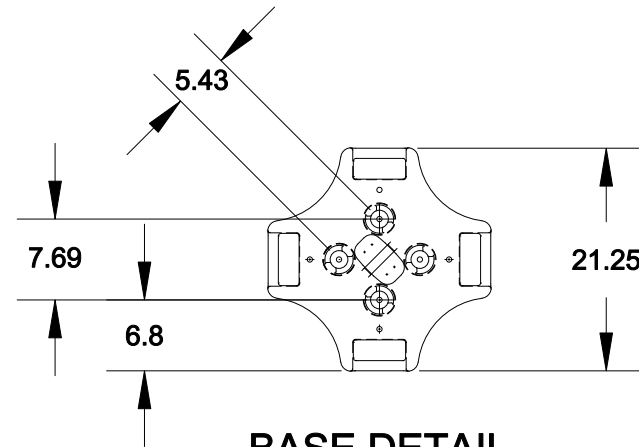

**TOP VIEW**

**SIDE VIEW**

**BASE DETAIL**

**THIS KIT IS DESIGNED  
FOR SIDE EXIT ROOF  
HATCHES**

**BlueWater Mfg.**  
P.O.Box 203  
7914 Kerber Blvd.  
Chanhassen, MN 55317

Tel: 952-926-0515  
Toll Free: 866-898-5237  
Fax: 952-926-0518  
info@bluewater-mfg.com  
www.safetyrail2000.com

**Roof Hatch  
Safety Rail Kit**

Dwg No.  
**500108**

Rev.  
**B**

Sheet  
**1/1**