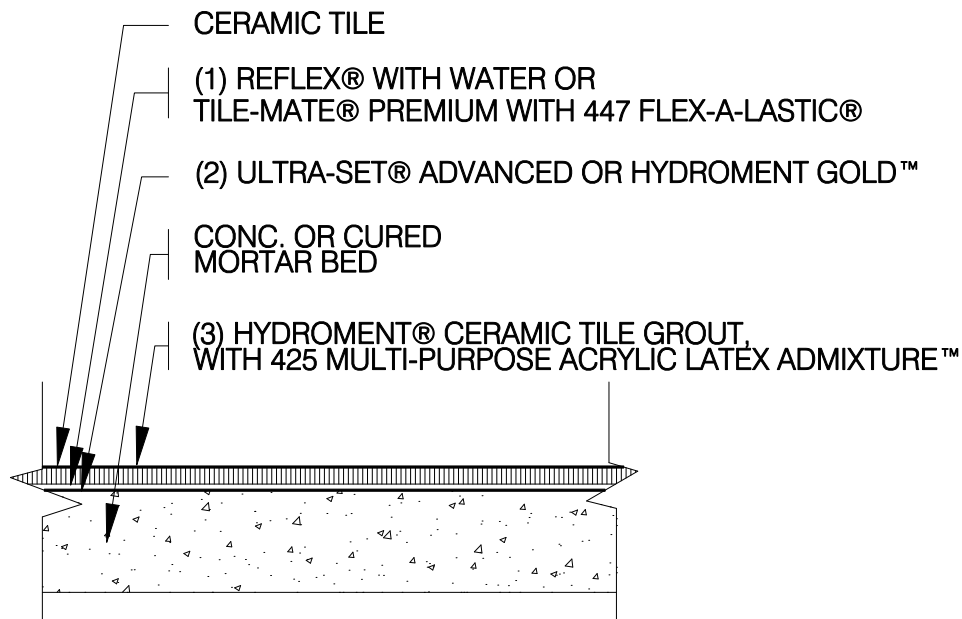

## Waterproof Membrane

Thinset (1)

HYD-F122-05