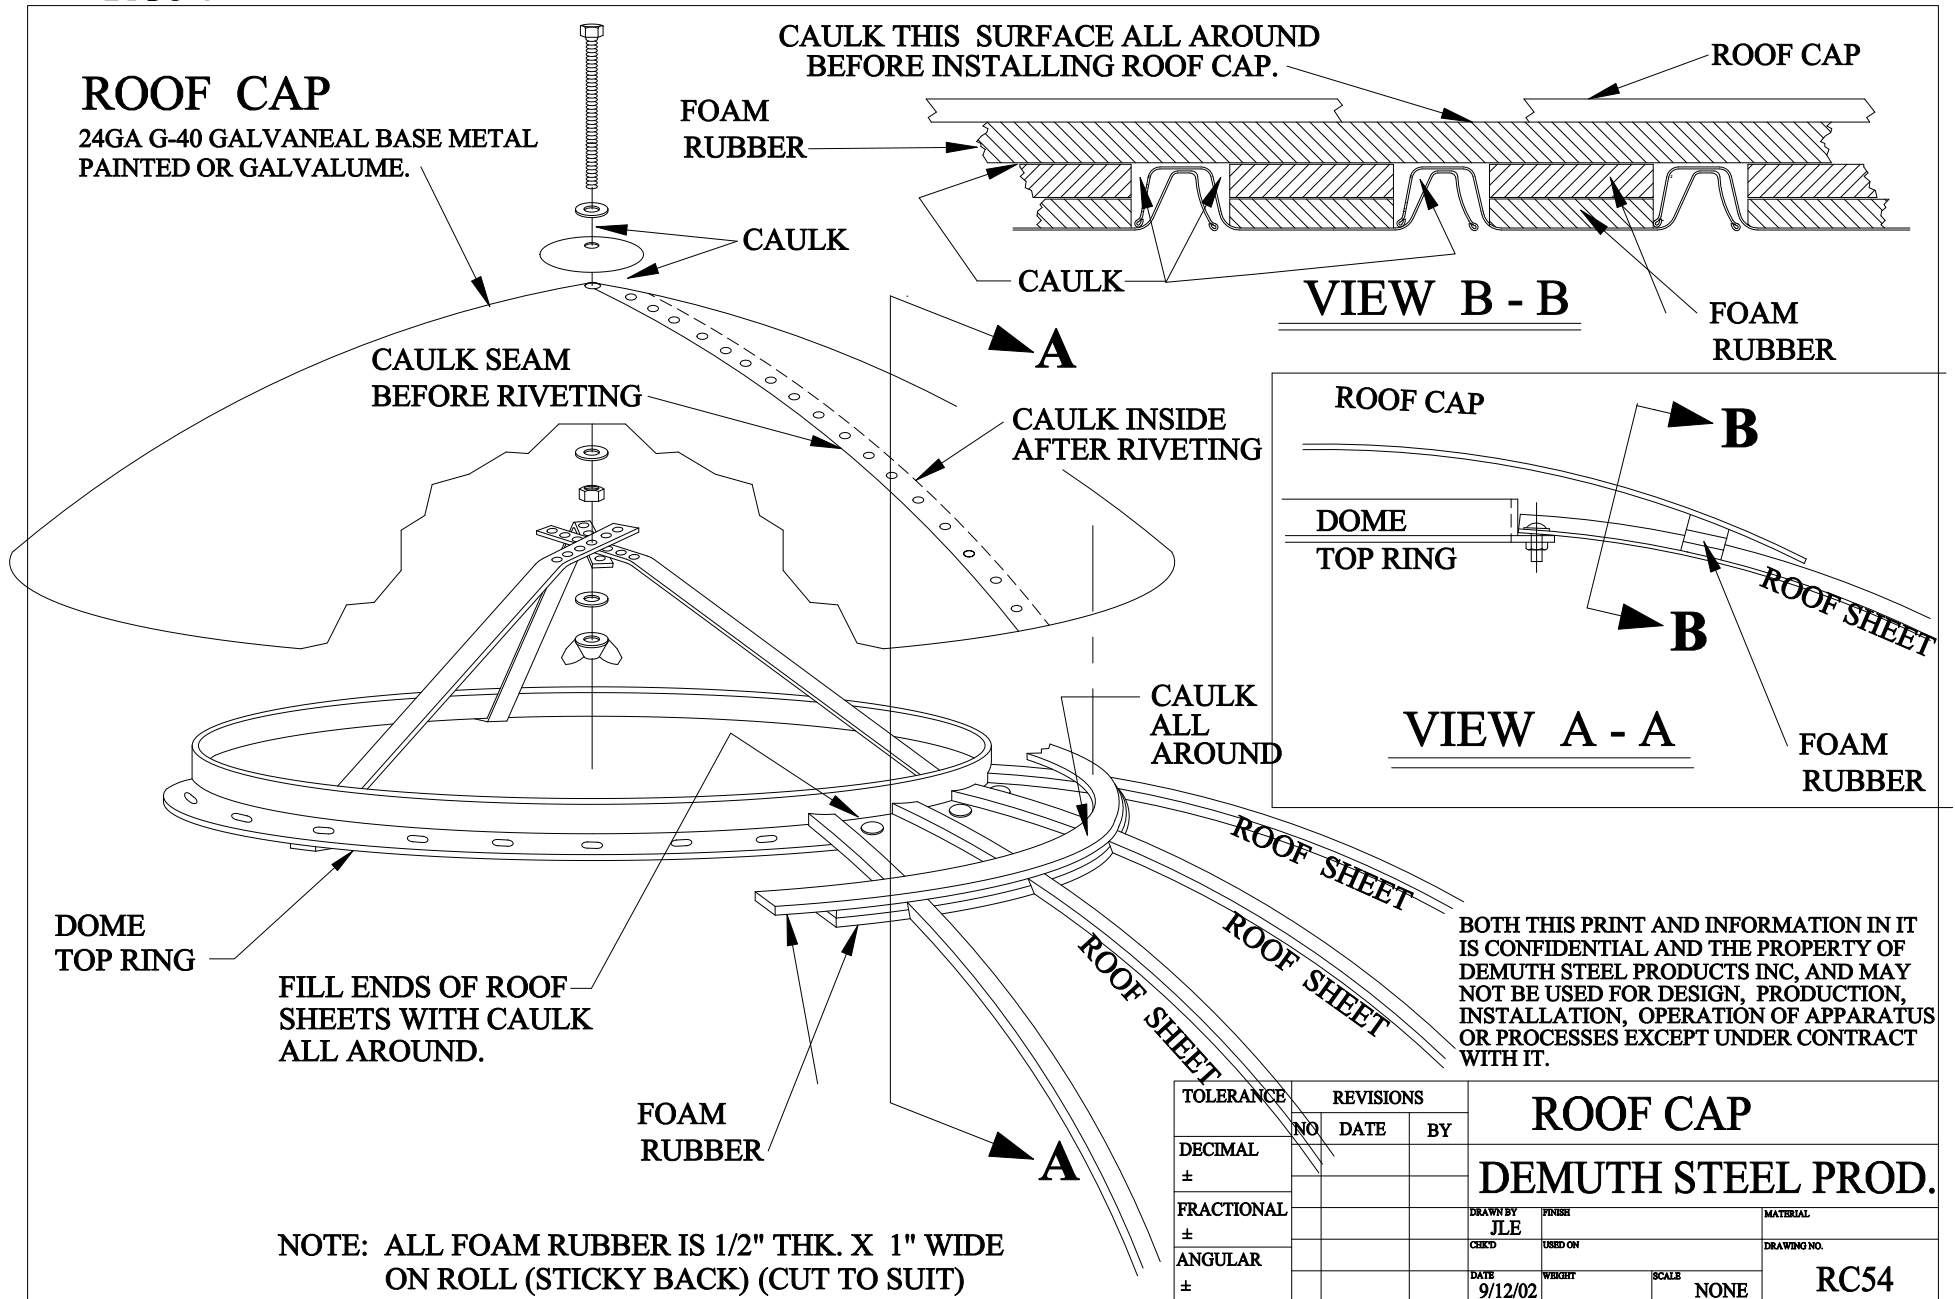

RC54

**ROOF CAP**

24GA G-40 GALVANEAL BASE METAL  
PAINTED OR GALVALUME.

NOTE: ALL FOAM RUBBER IS 1/2" THK. X 1" WIDE ON ROLL (STICKY BACK) (CUT TO SUIT)

BOTH THIS PRINT AND INFORMATION IN IT IS CONFIDENTIAL AND THE PROPERTY OF DEMUTH STEEL PRODUCTS INC, AND MAY NOT BE USED FOR DESIGN, PRODUCTION, INSTALLATION, OPERATION OF APPARATUS OR PROCESSES EXCEPT UNDER CONTRACT WITH IT.

TOLERANCE	REVISIONS			ROOF CAP		
	NO	DATE	BY			DEMUTH STEEL PROD.
DECIMAL ±				DRAWN BY JLE	FINISH	MATERIAL
FRACTIONAL ±				CHECK'D	USED ON	DRAWING NO.
ANGULAR ±				DATE 9/12/02	WKSHEET	SCALE NONE