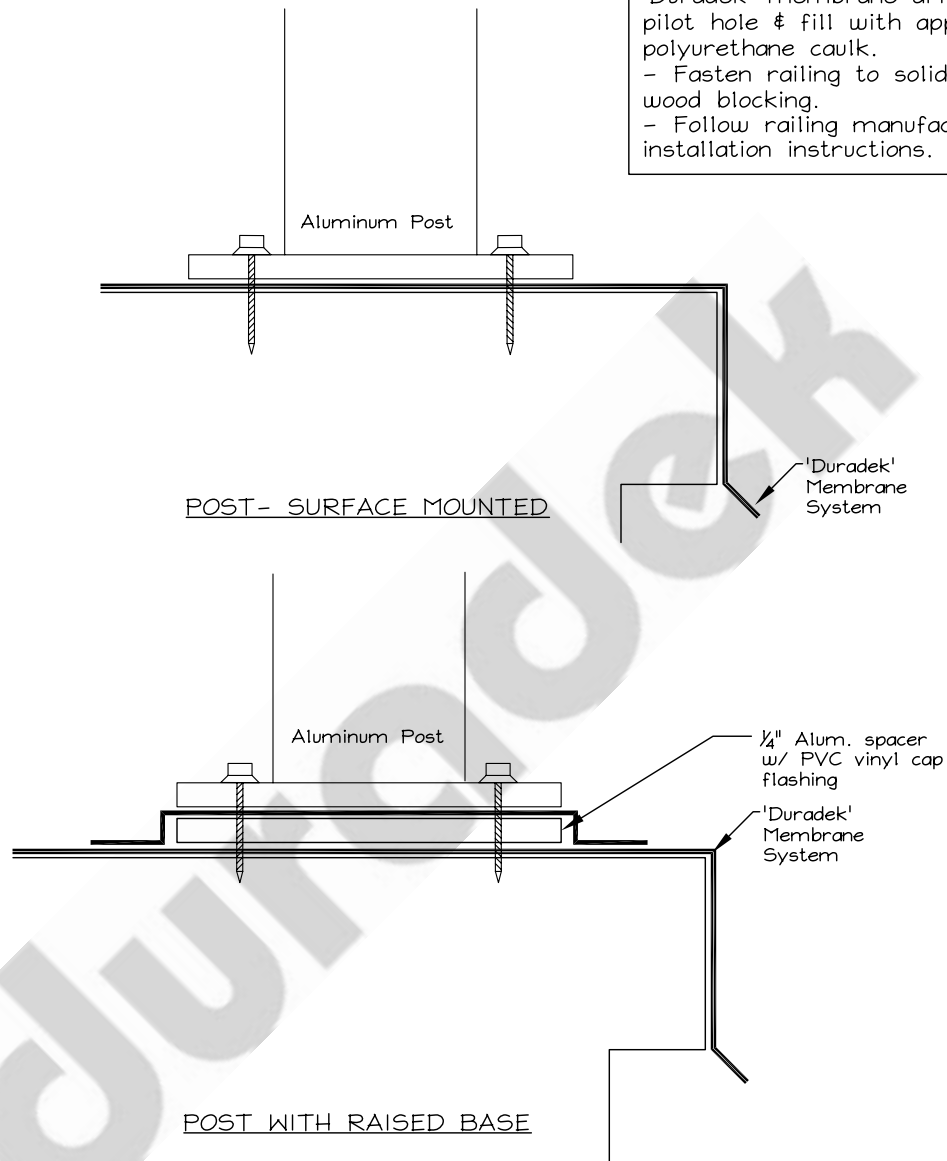

# ALUMINUM RAILING MOUNTING CONNECTIONS

**GENERAL NOTES:**

- When fastening through 'Duradek' membrane drill pilot hole & fill with approved polyurethane caulk.
- Fasten railing to solid wood blocking.
- Follow railing manufacturers installation instructions.