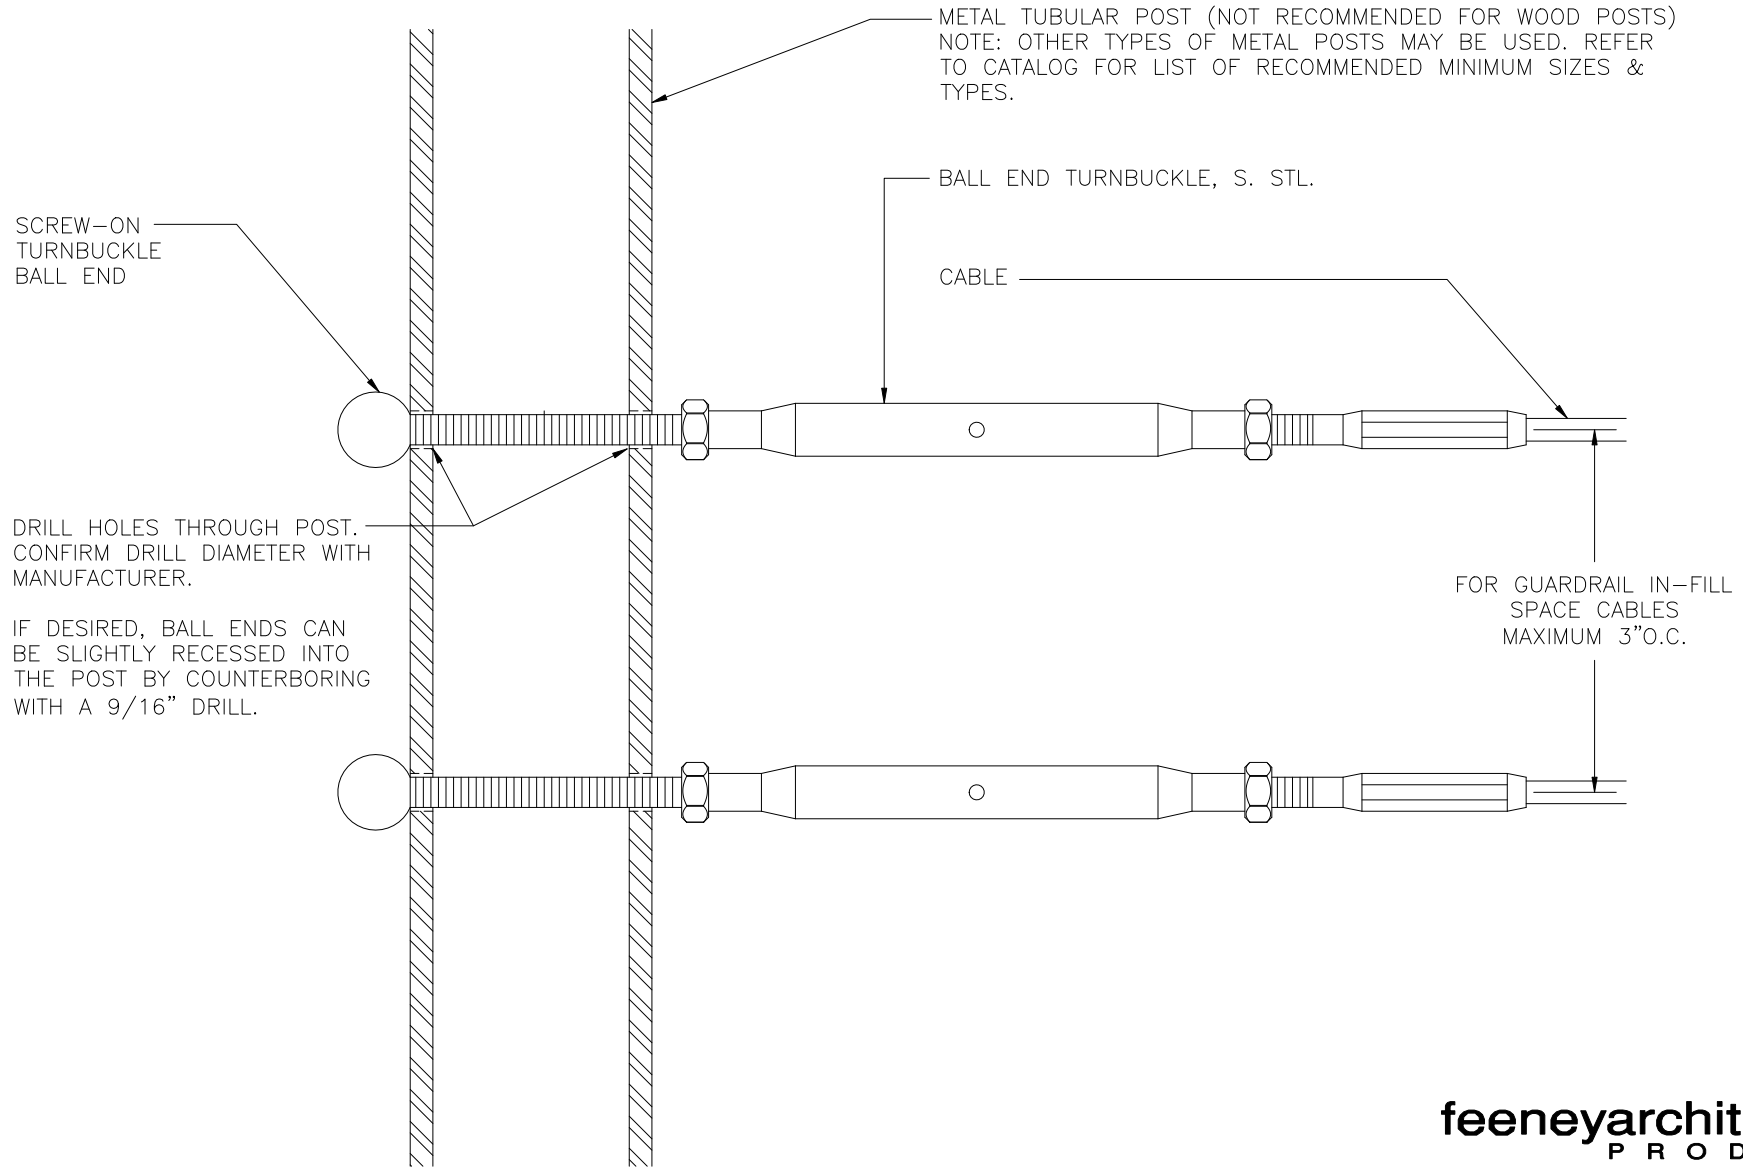

BALL END TURNBUCKLE – HORIZONTAL TERMINATION ON METAL POST
(DETAILS TYPICAL FOR 1/8", 3/16" & 1/4" CABLE)

DWG # 187-BETB MTL TERM REV 2
DATE 11/07

feeneyarchitectural
PRODUCTS

CableRail™—Custom Assemblies
2603 Union Street
Oakland, CA 94607-2423
Ph: 800-888-2418 or 510-893-9473
Fx: 510-893-9484, www.cablerail.com