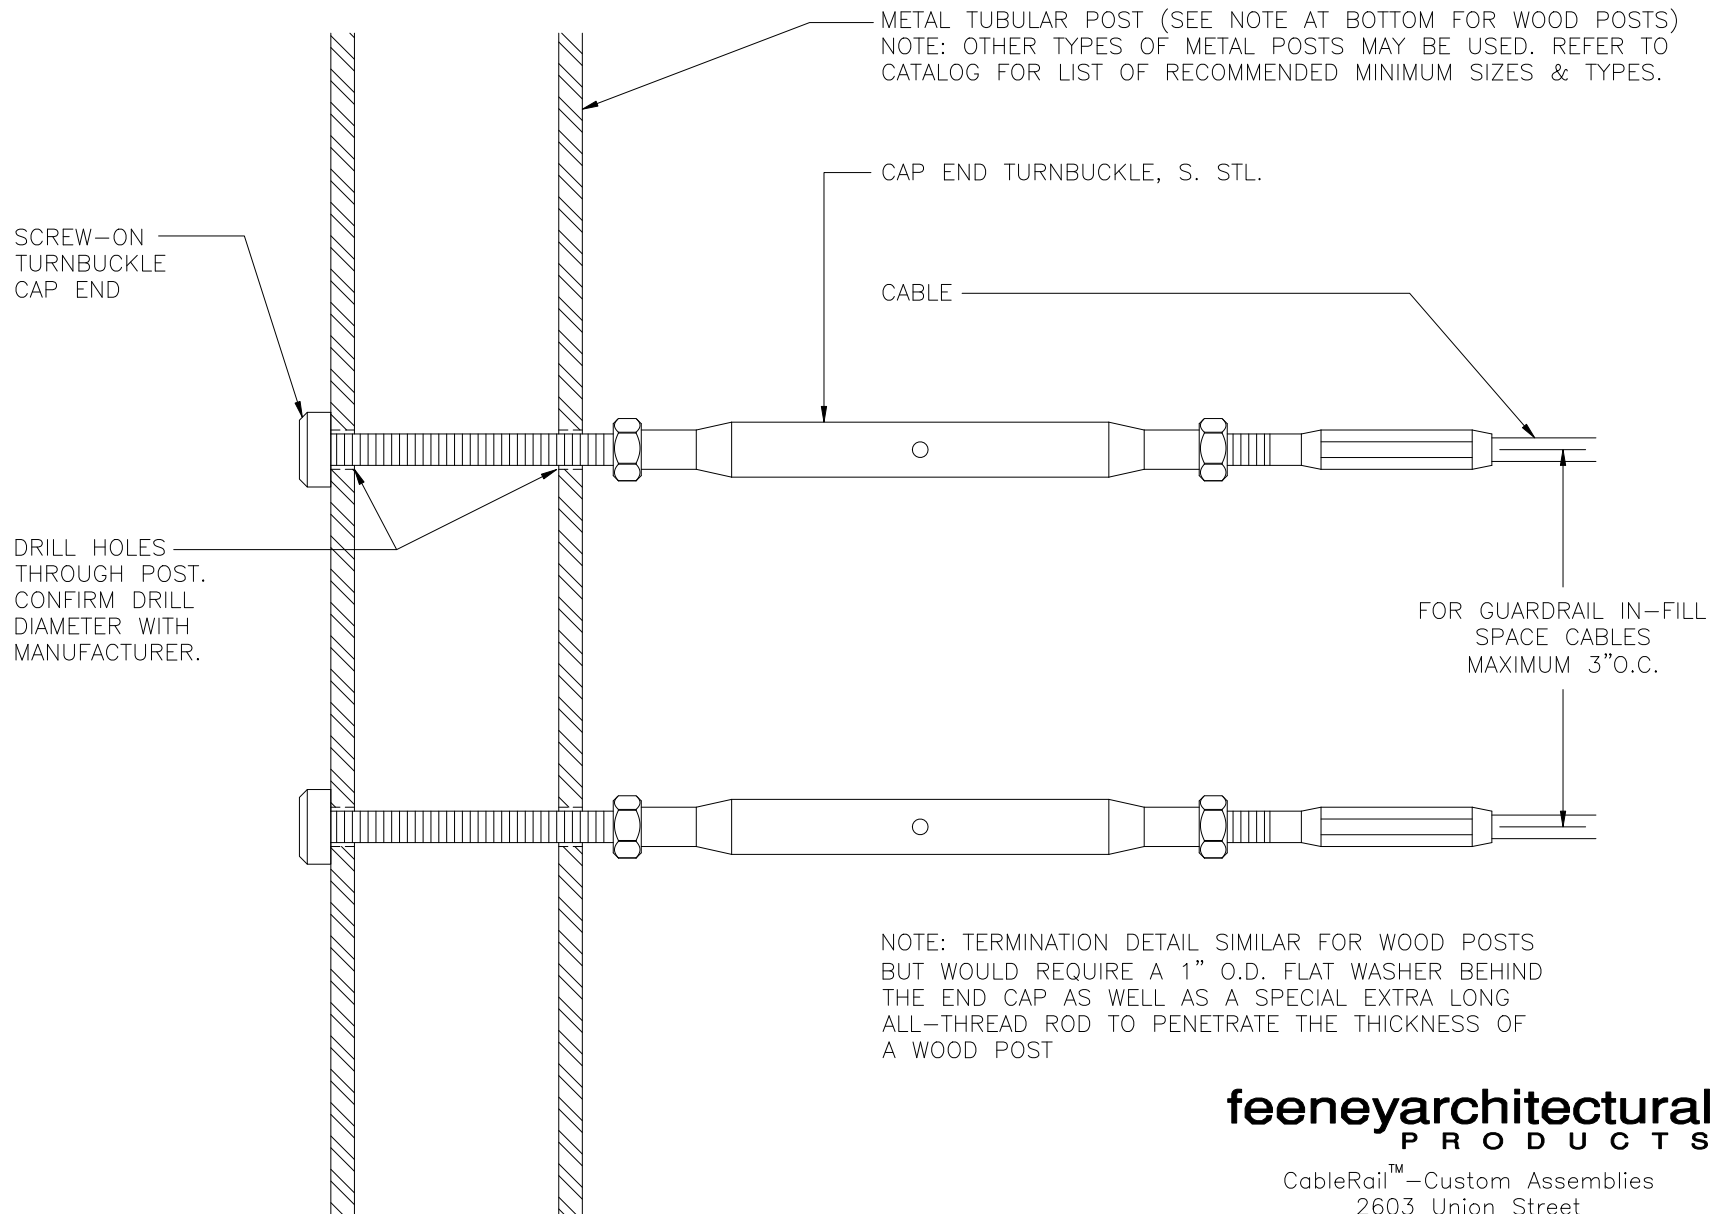

CAP END TURNBUCKLE – HORIZONTAL TERMINATION ON METAL POST  
(DETAILS TYPICAL FOR 1/8", 3/16" & 1/4" CABLE)

DWG # 187-CETB MTL TERM REV 2  
DATE 11/07

**feeneyarchitectural**  
PRODUCTS

CableRail™ – Custom Assemblies  
2603 Union Street  
Oakland, CA 94607-2423  
Ph: 800-888-2418 or 510-893-9473  
Fx: 510-893-9484, [www.cablerail.com](http://www.cablerail.com)