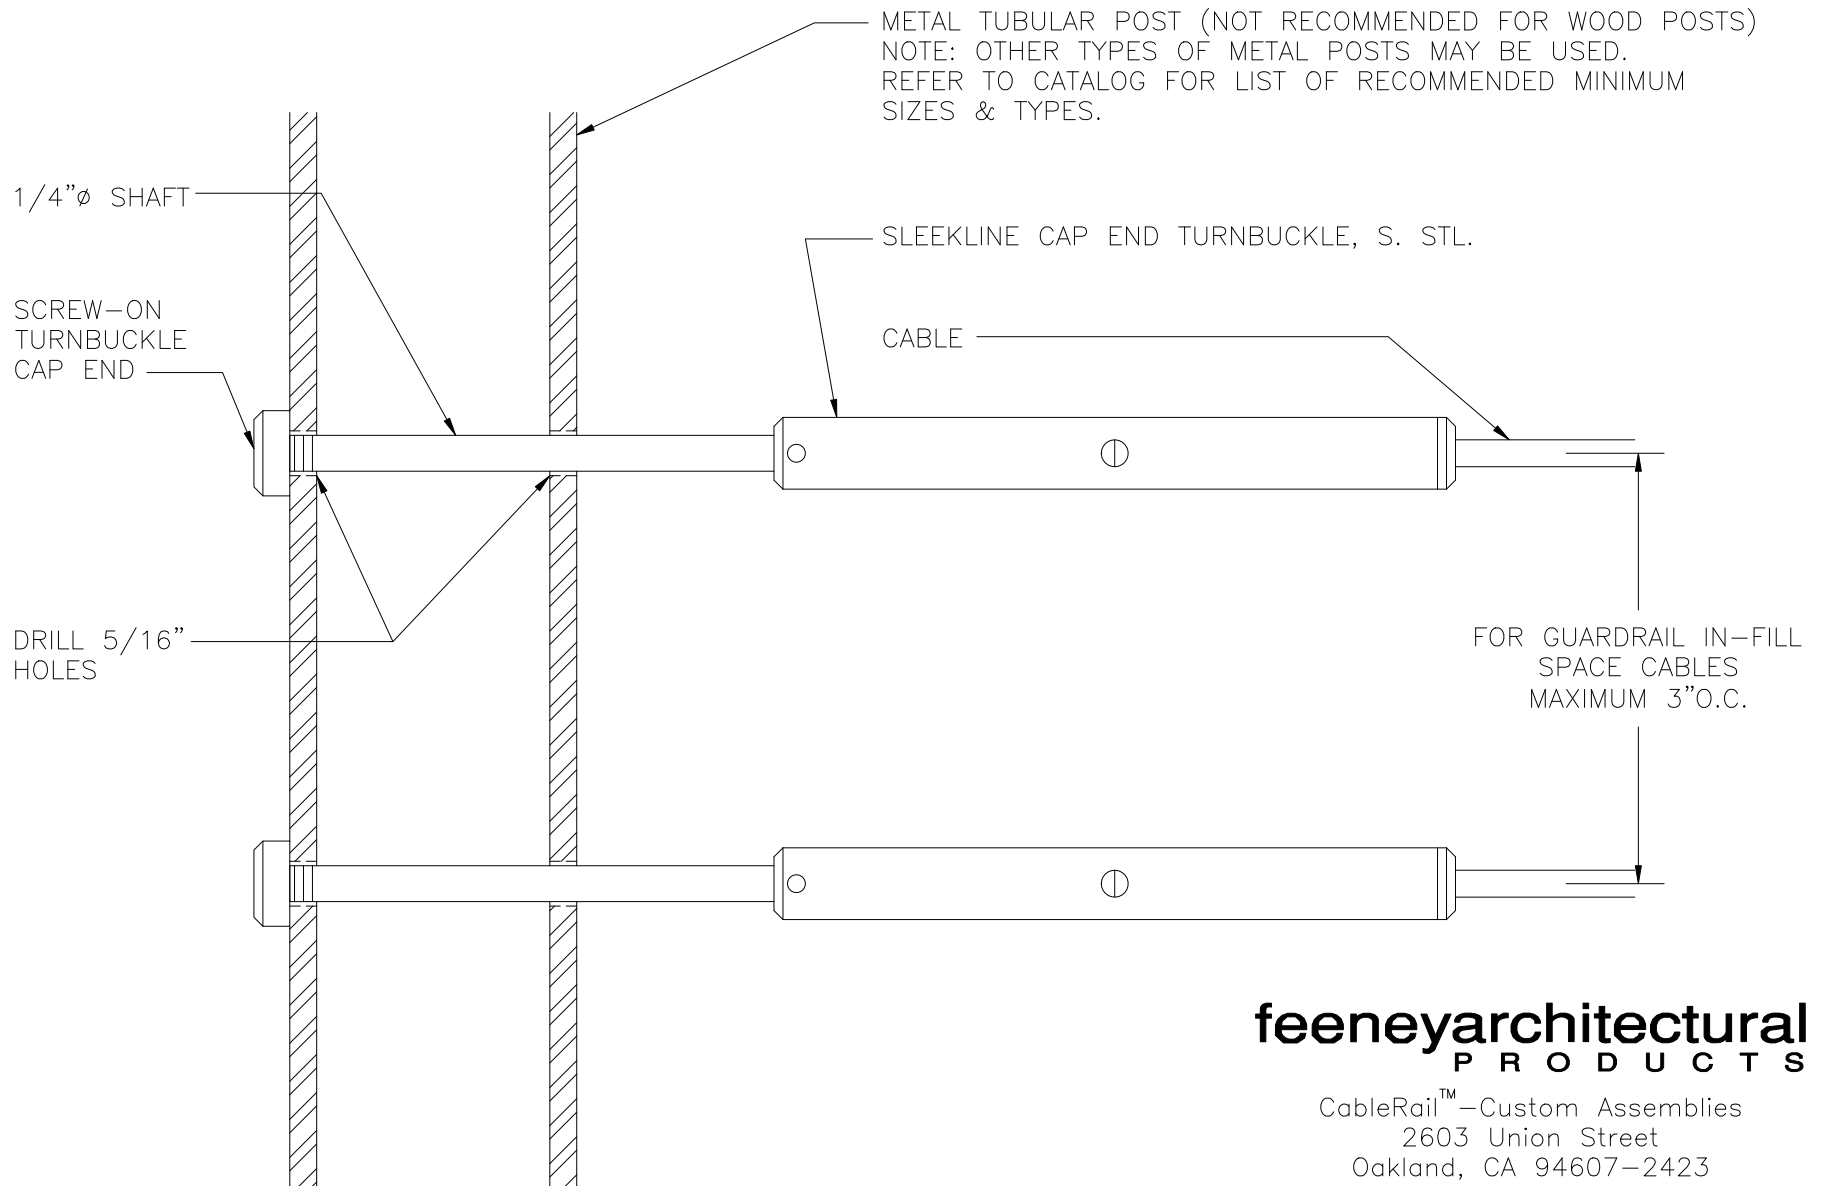

SLEEKLINE CAP END TURNBUCKLE – HORIZONTAL TERMINATION ON METAL POST  
(DETAILS TYPICAL FOR 1/8", 3/16")

**feeneyarchitectural**  
PRODUCTS

CableRail™ – Custom Assemblies  
2603 Union Street  
Oakland, CA 94607-2423  
Ph: 800-888-2418 or 510-893-9473  
Fx: 510-893-9484, [www.cablerail.com](http://www.cablerail.com)