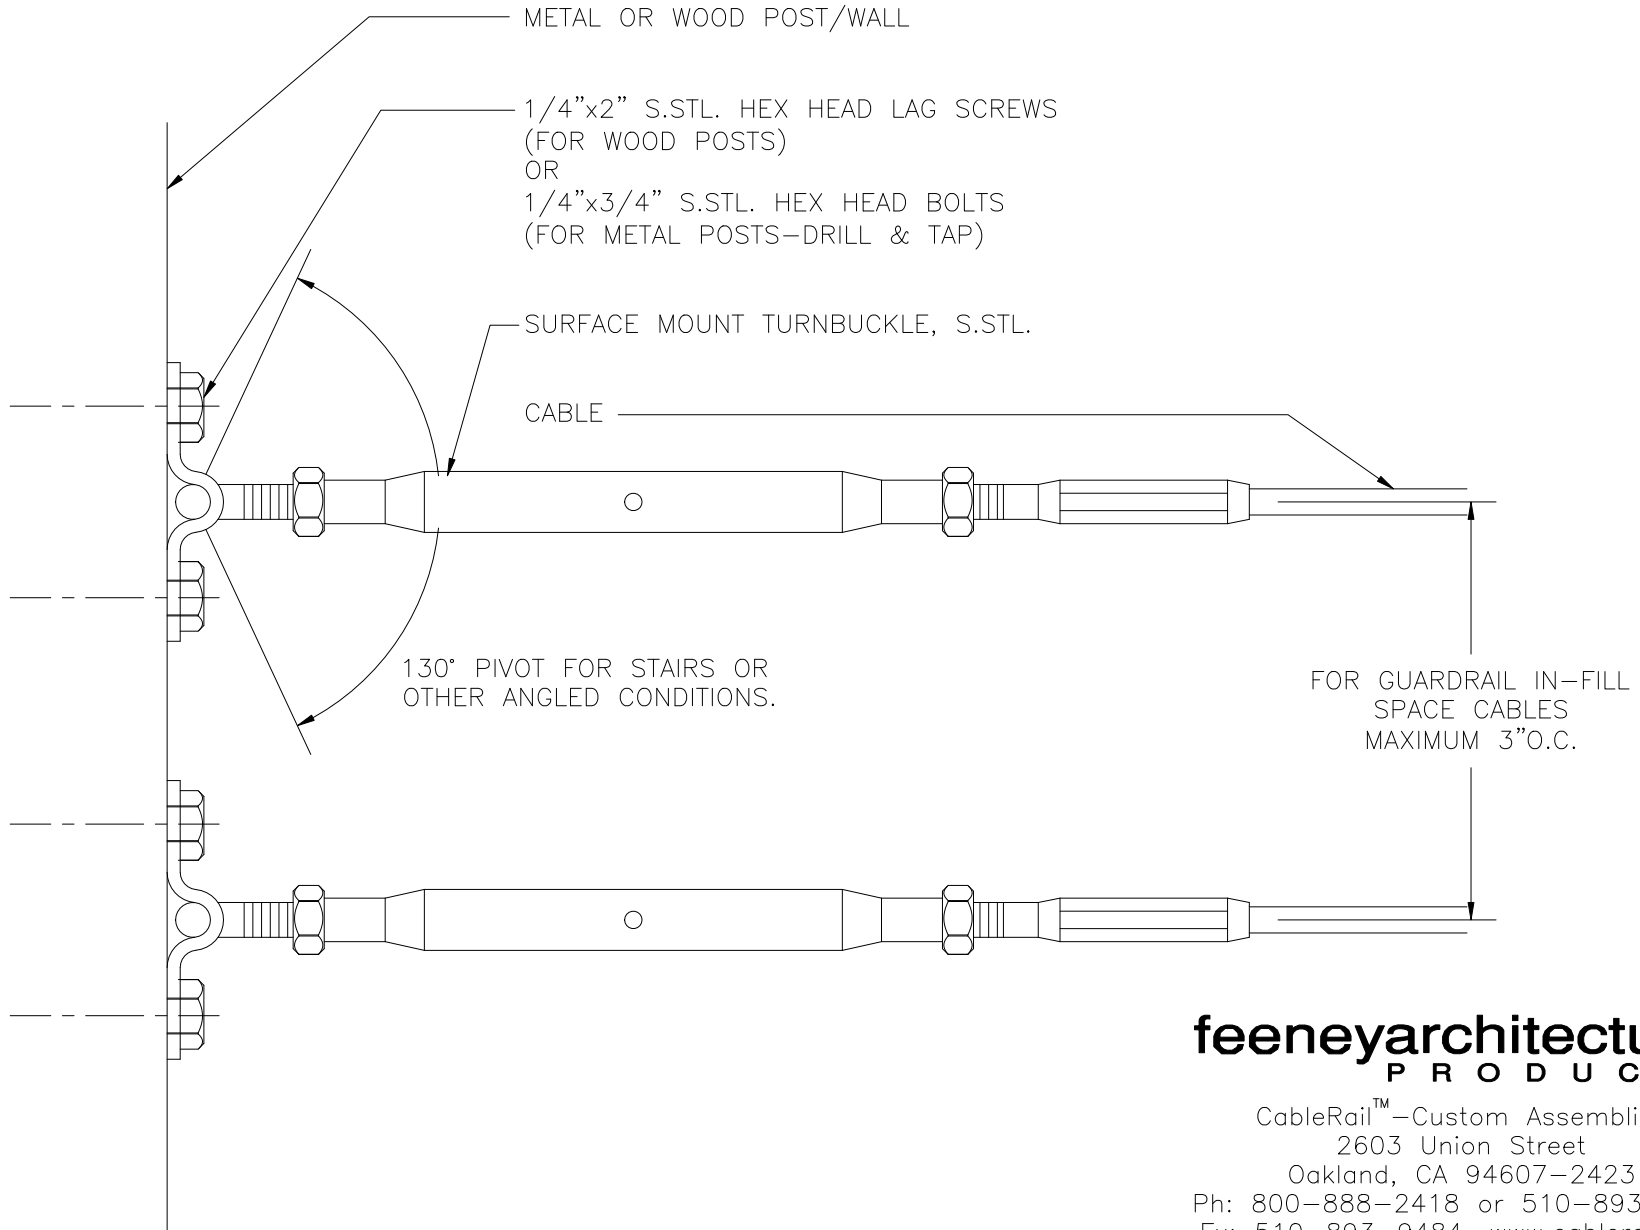

SURFACE MOUNT TURNBUCKLE – HORIZONTAL TERMINATION ON POST/WALL
(DETAILS TYPICAL FOR 1/8", 3/16" & 1/4" CABLE)

feeneyarchitectural
P R O D U C T S

CableRail™ – Custom Assemblies
2603 Union Street
Oakland, CA 94607-2423
Ph: 800-888-2418 or 510-893-9473
Fx: 510-893-9484, www.cablerail.com