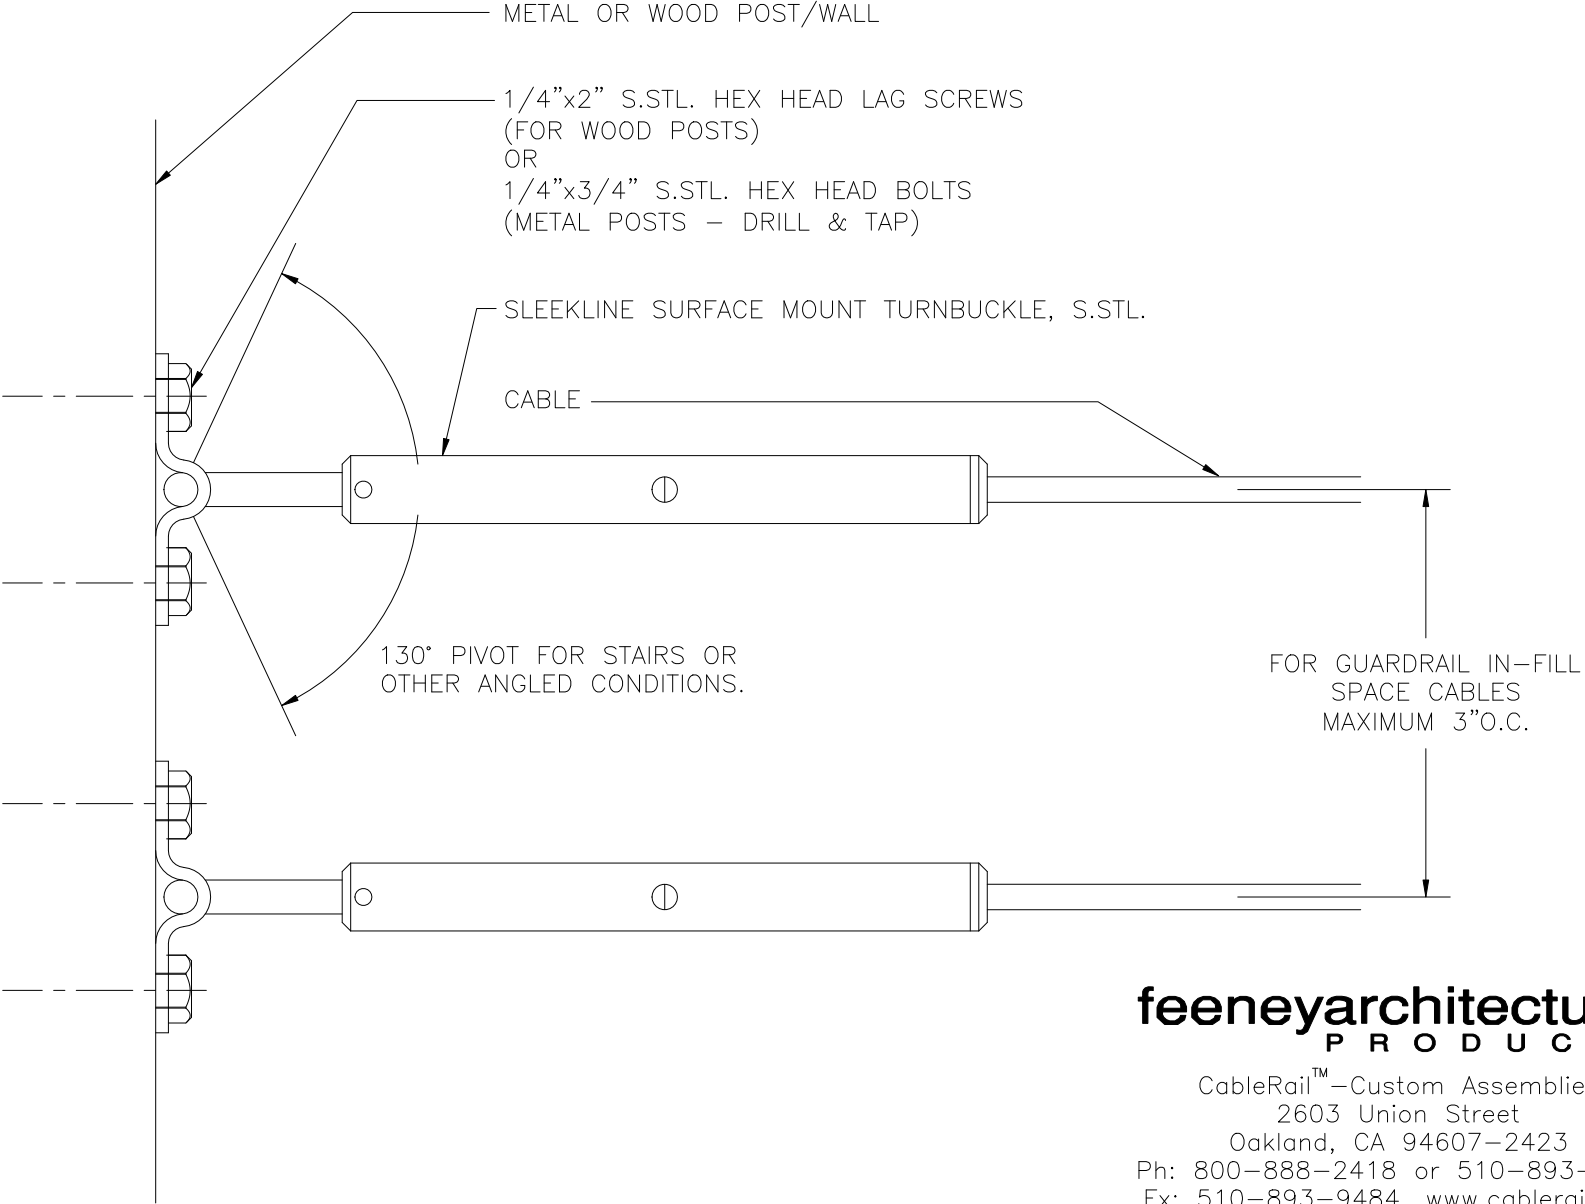

SLEEKLINE SURFACE MOUNT TURNBUCKLE – HORIZONTAL TERMINATION ON POST/WALL
(DETAILS TYPICAL FOR 1/8", 3/16")

feeneyarchitectural
PRODUCTS

CableRail™ – Custom Assemblies
2603 Union Street
Oakland, CA 94607-2423
Ph: 800-888-2418 or 510-893-9473
Fx: 510-893-9484, www.cablerail.com