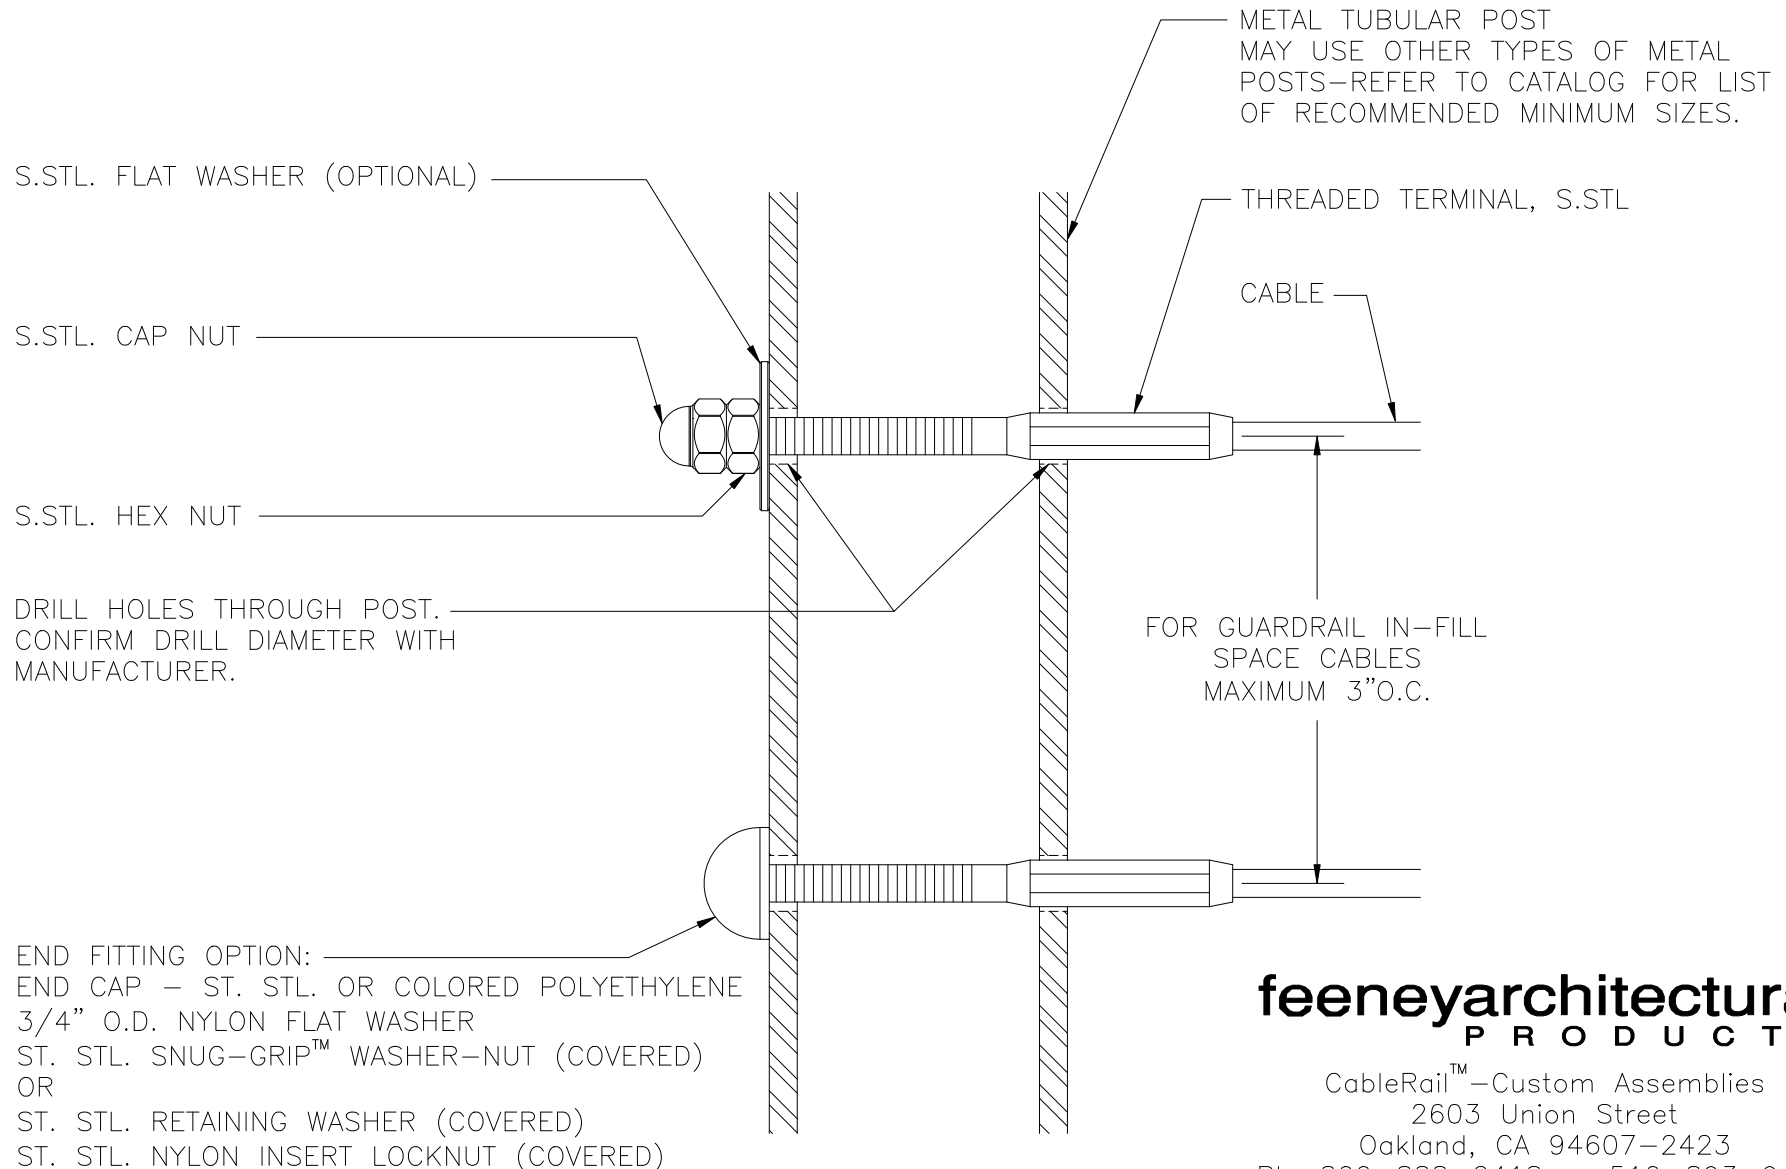

THREADED TERMINAL – HORIZONTAL TERMINATION ON METAL POST
(DETAILS TYPICAL FOR 1/8", 3/16" & 1/4" CABLE)

feeneyarchitectural
PRODUCTS

CableRail™ – Custom Assemblies
2603 Union Street
Oakland, CA 94607-2423