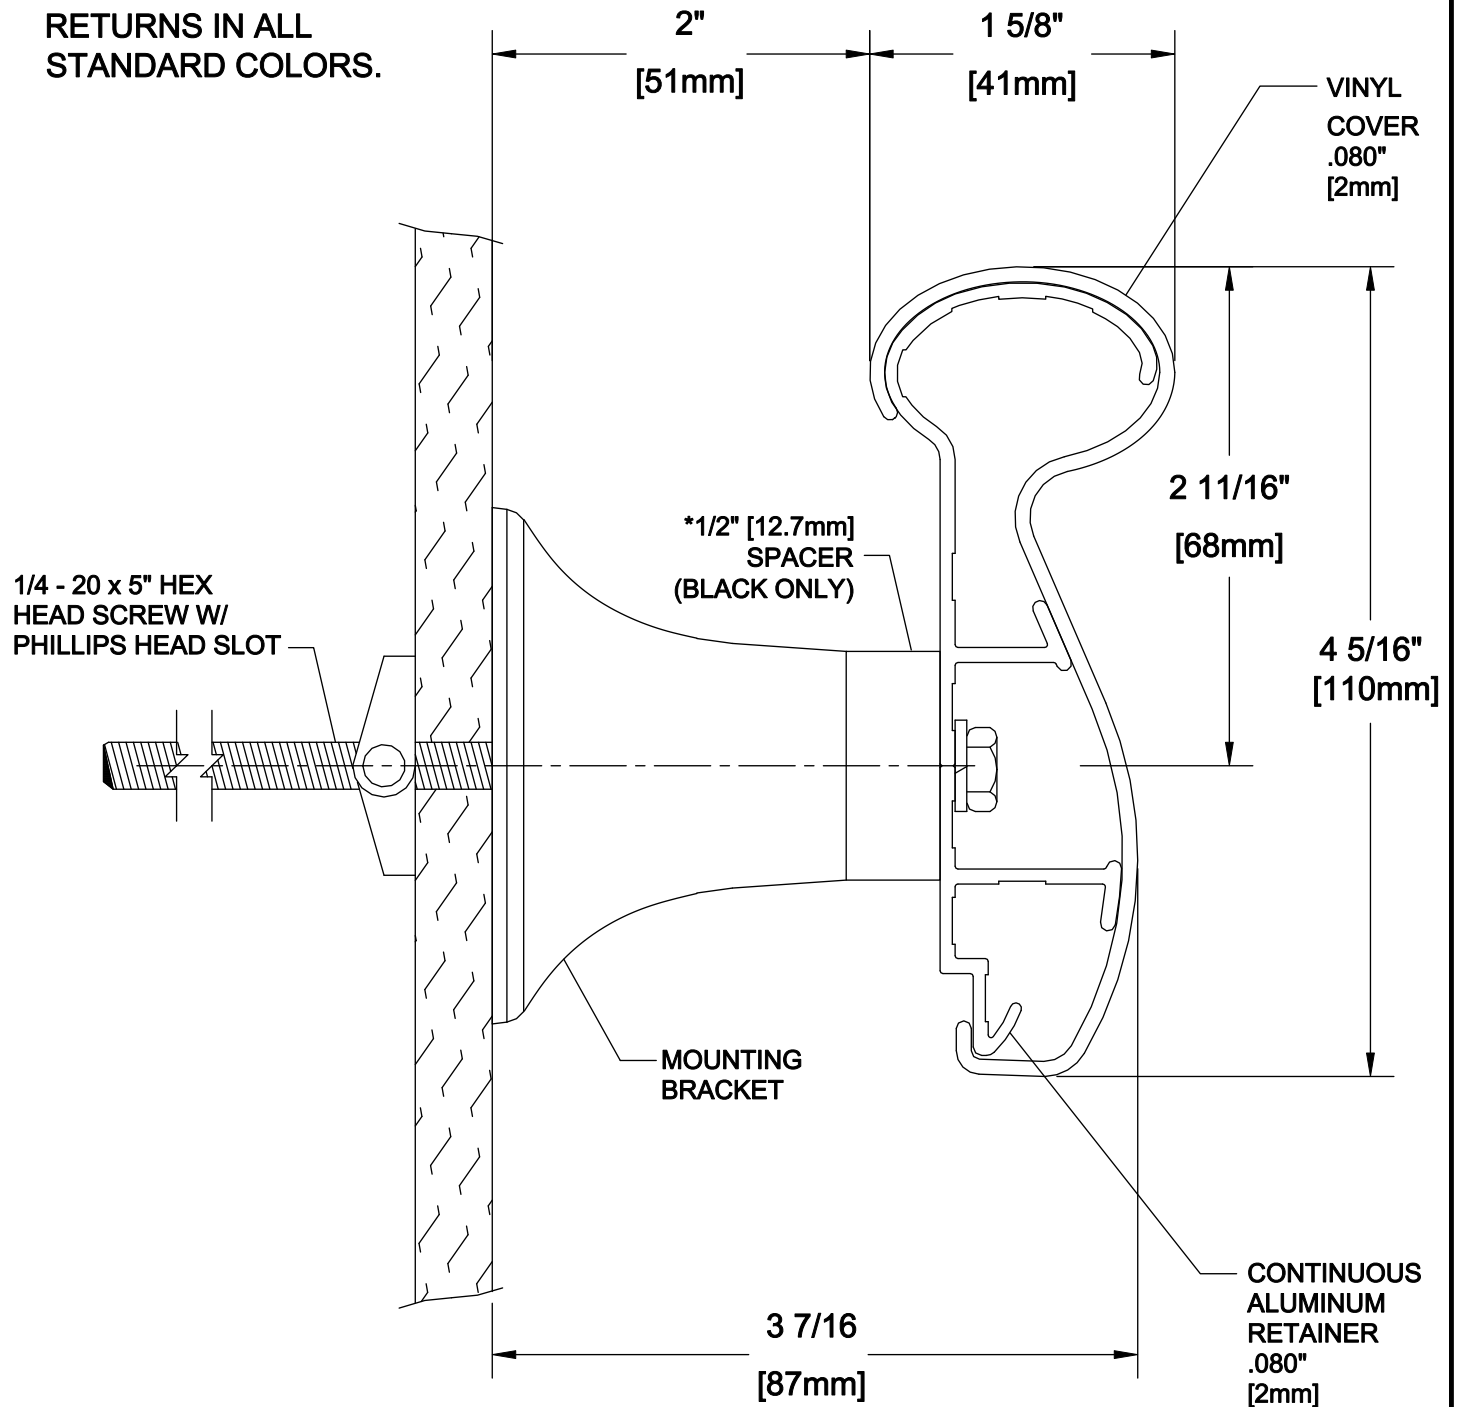

***NOTE:**
 1/2" [12.7mm] SPACER
 ALSO AVAILABLE FOR
 RETURNS IN ALL
 STANDARD COLORS.

IPC™
 DOOR + WALL PROTECTION SYSTEMS

DATE: 06/30/14
 SCALE 1:1
 DOC.CADIPC.229/rev1

1000 Handrail
 International Compliance