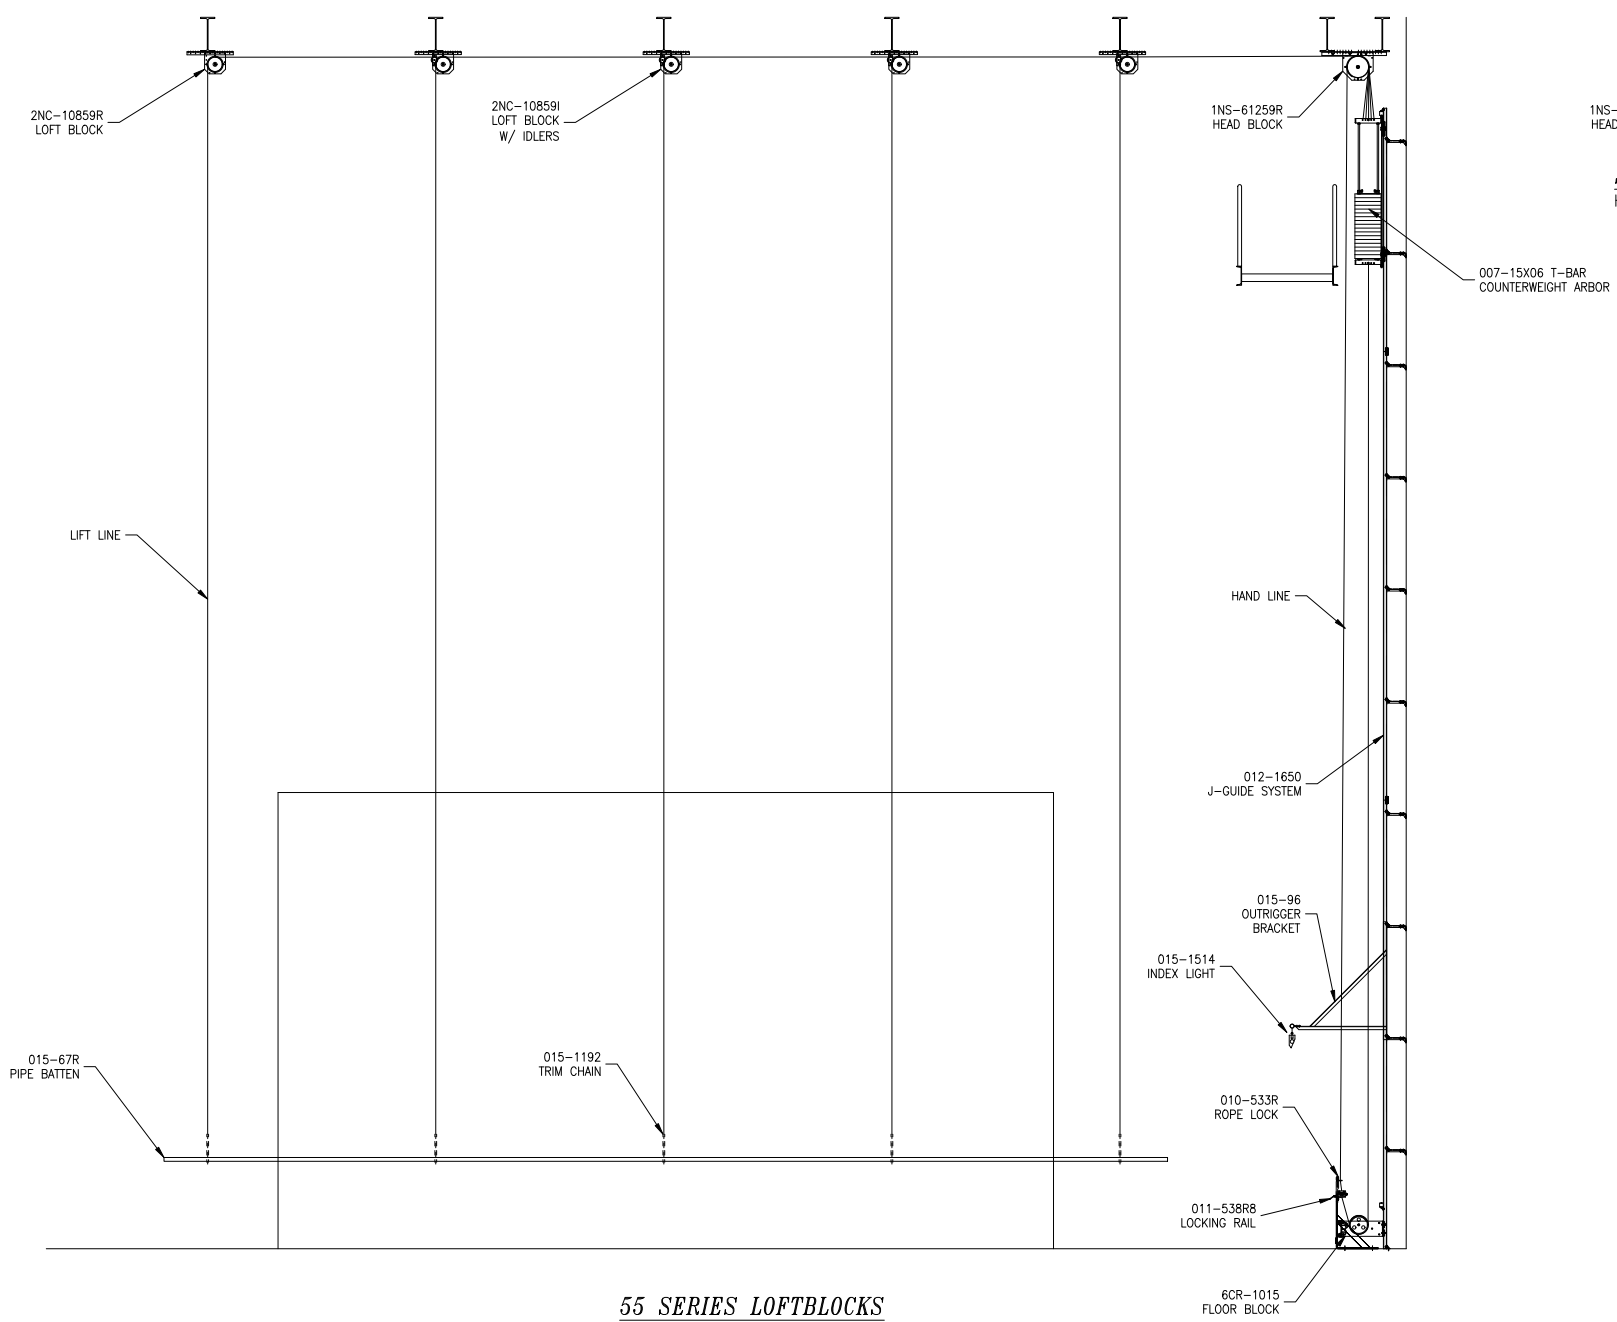

**19 SERIES LOFTBLOCKS**

**55 SERIES LOFTBLOCKS**

**SINGLE BEAM HEADBLOCK MOUNTING**  
HEADBLOCK MUST BE FIELD WELDED TO BEAM

**JRCLANCY**  
 7041 Interstate Island Rd.  
 Syracuse, N.Y. 13209  
 (315) 451-3440  
 (315) 451-1766 fax  
COPYRIGHT 2005 J.R. CLANCY, INC.

TITLE  
 COUNTERWEIGHT RIGGING  
 SINGLE PURCHASE  
 UNDERHUNG HEADBLOCKS &  
 UNDERHUNG LOFTBLOCKS

FILE NAME  
 SP-3.DWG

SHEET NO.  
 SP-3