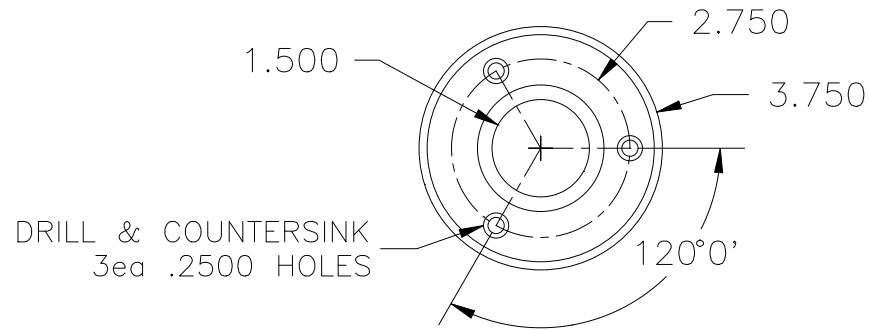

#WE41350  
1.5 WALL TERM.  
FITTING w/ SCREW

#WE41350  
1.5" Wall Terminal Fitting  
w/ Screw Hole