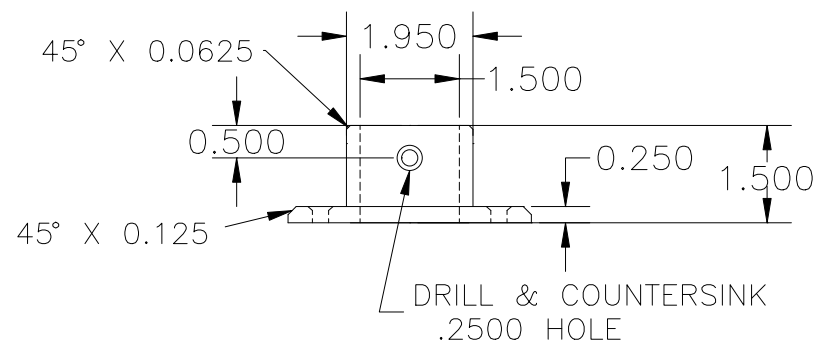

#WE41350  
1.5 WALL TERM.  
FITTING w/ SCREW

#WE41350  
1.5" Wall Terminal Fitting  
w/ Screw Hole