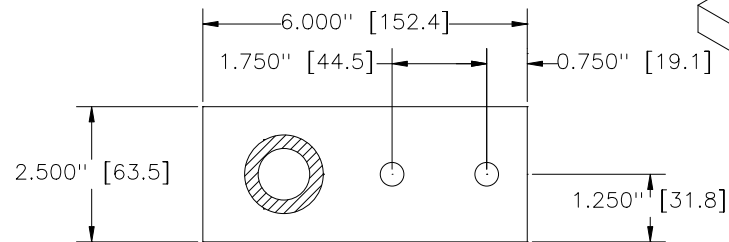

#W32106
 2-Hole Rect. Corner
 Base w/ 6" Spud

NOTE:
 #W32112
 Same Base w/ 12" Spud