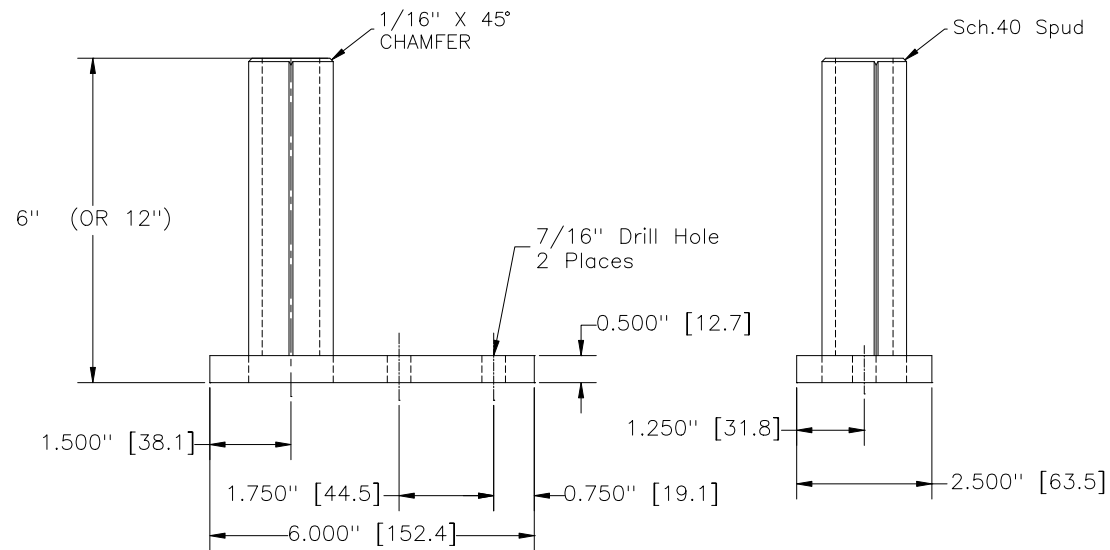

#W32106
 2-Hole Rect. Corner
 Base w/ 6" Spud

NOTE:
 #W32112
 Same Base w/ 12" Spud