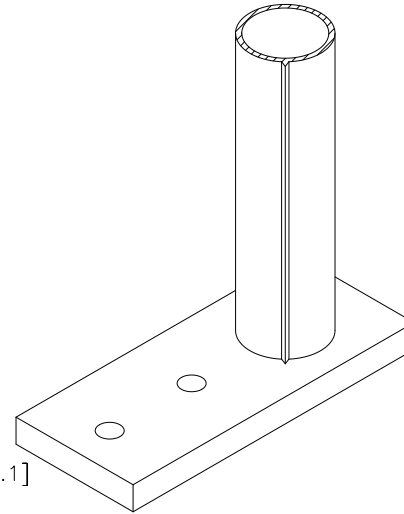

#W32106
 2-Hole Rect. Corner
 Base w/ 6" Spud

NOTE:
 #W32112
 Same Base w/ 12" Spud