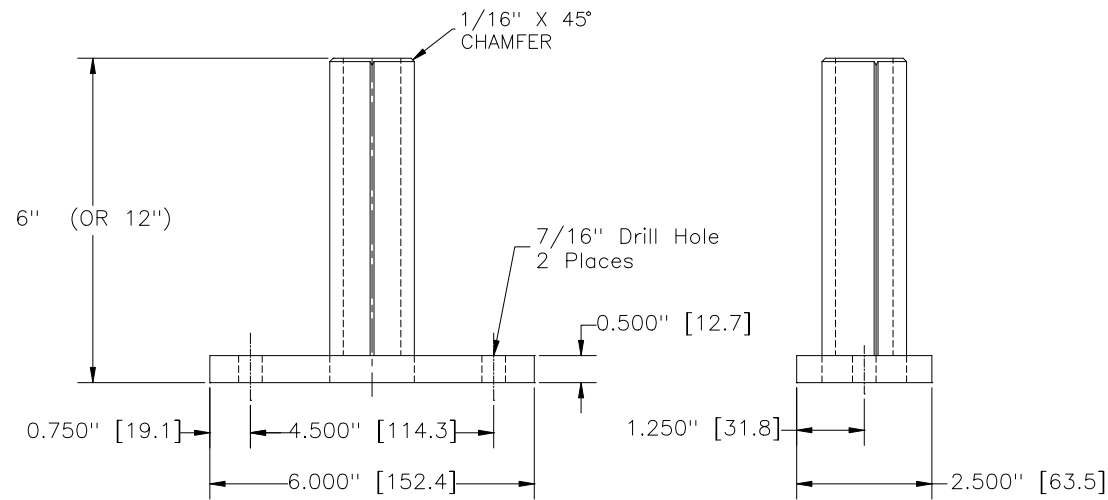

#W32206  
2-Hole Rectangular  
Base w/ 6" Spud

NOTE:  
#W32212  
Same Base w/ 12" Spud