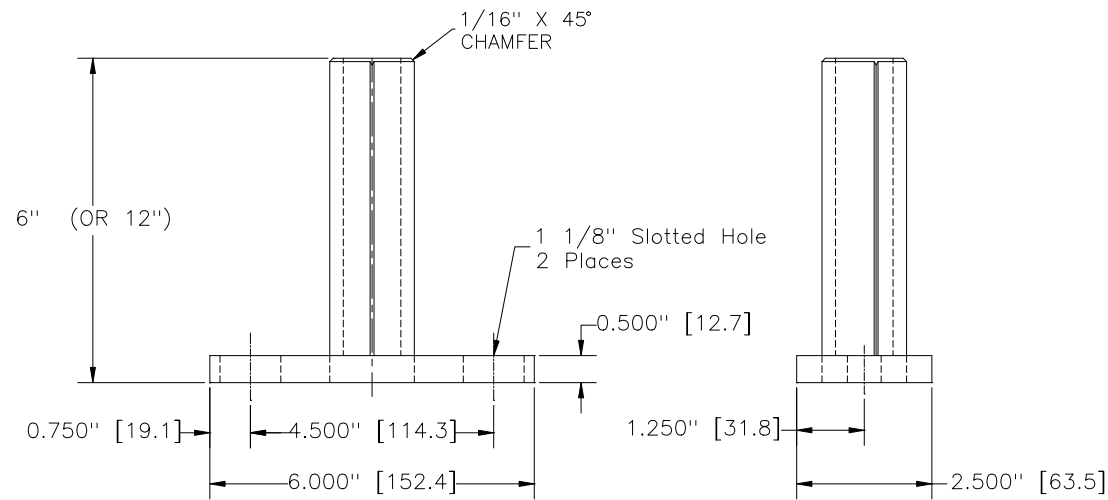

#W32306
2-Hole Slotted Rect.
Base w/ 6" Spud

NOTE:
#W32312
Same Base w/ 12" Spud