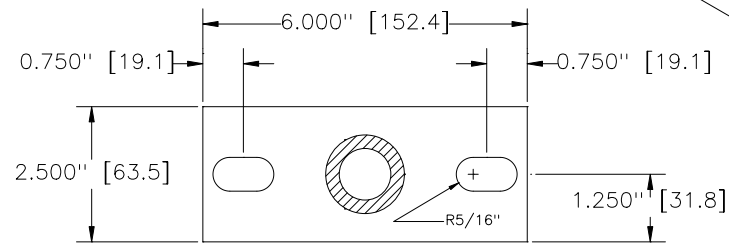

#W32306
2-Hole Slotted Rect.
Base w/ 6" Spud

NOTE:
#W32312
Same Base w/ 12" Spud