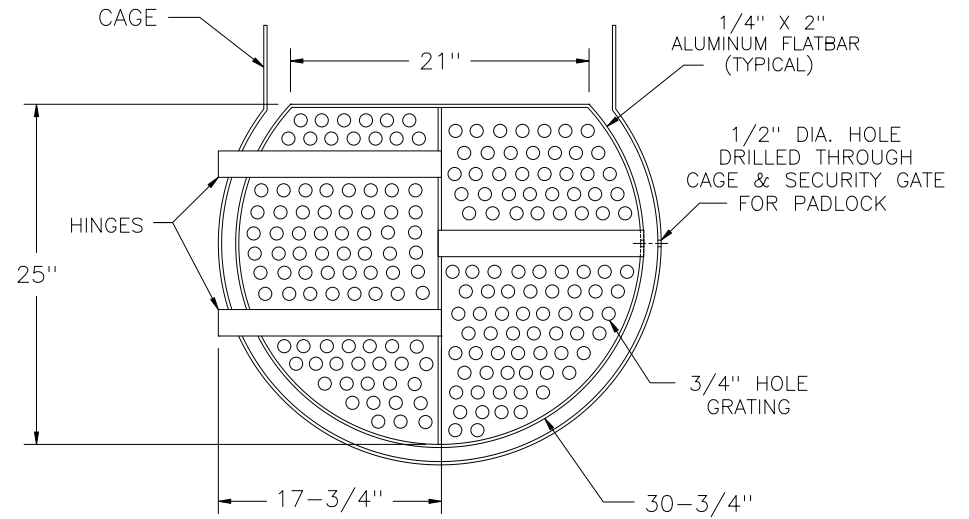

SECURITY DOOR AND SECURITY GATE DETAIL

SECURITY GATE FOR CAGE

SECURITY DOOR FOR ALUMINUM FIXED LADDER
HINGED ON LEFT OR RIGHT SIDE OF LADDER