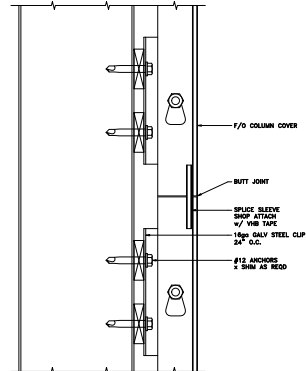

SAF Series C-1000 ACM
CEILING/SOFFIT DETAIL

SAF Series C-1000 ACM
CEILING/SOFFIT DETAIL

SAF Series C-1000 ACM
CEILING/SOFFIT REVEAL DETAIL

SAF Series C-1000 ACM
VERTICAL BUTT JOINT DETAIL

SAF Series C-1000 ACM
STACK JOINT DETAIL

SAF Series C-1000 ACM
STACK JOINT DETAIL

SAF Series C-1000 ACM
STACK JOINT DETAIL

SAF Series C-1000 ACM
BASE DETAIL

SAF Series C-1000 ACM
BASE DETAIL

SAF Series C-1000 ACM
BASE REVEAL DETAIL